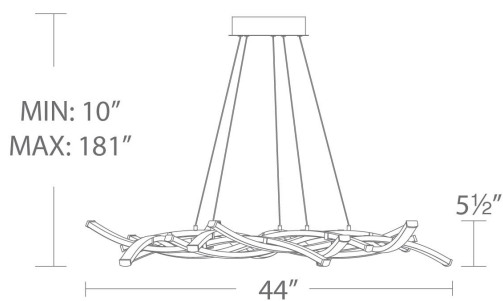

LINE DRAWING

PD-60944