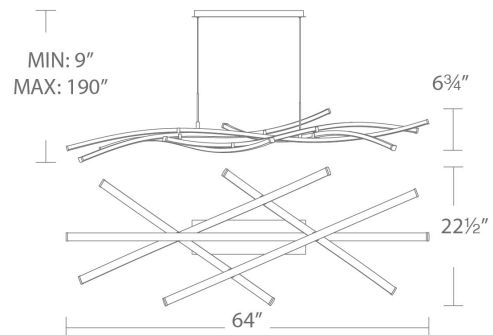

FINISHES

Chrome

LINE DRAWING

PD-60964