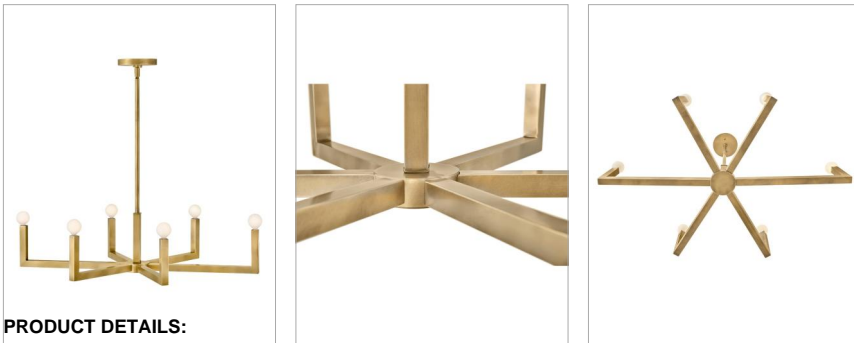

EZRA

45048HB

SMALL SIX LIGHT LINEAR

The Ezra family stunningly pairs minimalist elegance with an industrial edge. The strong square arms, sharp angles, and bold silhouette add dimensional appeal, bringing interest to dining rooms, foyers, kitchens, and beyond. Pairing Ezra with a globe-style bulb nails down the transitional, mid-century modern vibe.

DETAILS	
FINISH:	Heritage Brass
MATERIAL:	Steel
SLOPE DEGREE:	90
DIMMABLE:	YES, WITH DIMMABLE LAMP (NOT INCLUDED)

DIMENSIONS	
WIDTH:	36"
HEIGHT:	9"
DEPTH:	20
WEIGHT:	8.2lb

LIGHT SOURCE	
LIGHT SOURCE:	Socketed
WATTAGE:	6-5w Cand. LED, 60w Equiv.
VOLTAGE:	120v

MOUNTING	
CANOPY:	5.5" Dia.
LEAD WIRE:	1 X 120"
MAX HEIGHT:	41.8

SHIPPING	
CARTON LENGTH:	37.6
CARTON WIDTH:	21.7
CARTON HEIGHT:	8.7
CARTON WEIGHT:	11.4

PRODUCT DETAILS:

- This item may be hung on a sloped ceiling
- This fixture includes multiple down stems in various lengths to customize the installation height of the fixture, including one 6" stem and two 12" stems
- Suitable for use in dry (indoor) locations as defined by NEC and CEC. Meets United States UL Underwriters Laboratories & CSA Canadian Standards Association Product Safety Standards.
- Bold silhouette with dramatic details creates a modern statement
- Shown with G16.5 bulbs (not included)