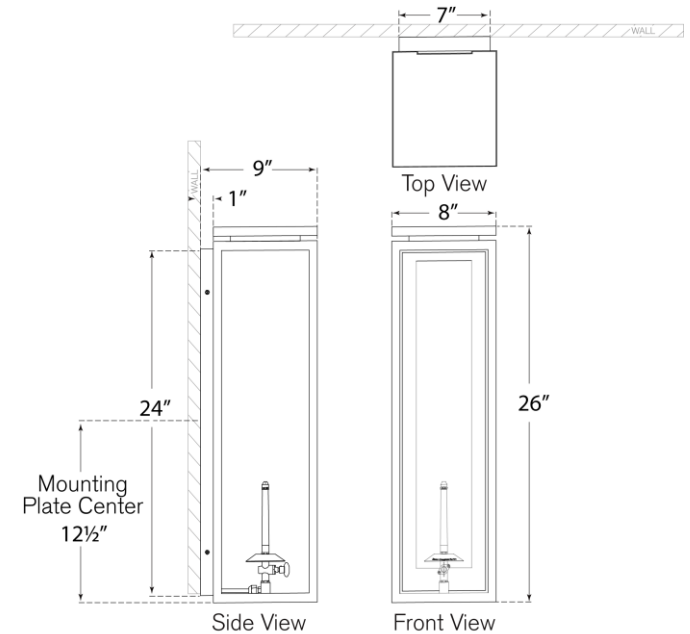

TEAR SHEET

Fresno XL 3/4 Gas Wall Lantern

Item # CHO 2552SC-CG

Designer: Chapman & Myers

Height: 26"

Width: 8"

Extension: 9"

Backplate: 7" x 24" Rectangle

Gas light fixture supplied with 3/16" copper gas line and 3/16" x 1/4" gas line adaptor