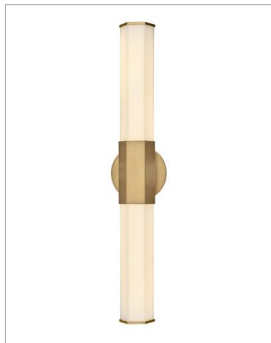

FACET

51152HB

MEDIUM LED VANITY

For a profile that is unpretentious, yet unforgettable, view all the sides of Facet. Interesting angles combine with a bold center bracelet to create the edgy and contemporary look. Hexagonal etched glass is showcased by Heritage Brass or Polished Nickel center and end caps of the same shape, while the Invisi mount system remains unseen to simply highlight the superior style.

DETAILS	
FINISH:	Heritage Brass
MATERIAL:	Steel
GLASS:	Etched Opal
DIMMABLE:	YES - CL TYPE DIMMER (SSL7A)

DIMENSIONS	
WIDTH:	26"
HEIGHT:	5"
WEIGHT:	4.5lb
BACK PLATE:	5" Dia.
EXTENSION:	4"
TOP TO OUTLET:	2.5"

LIGHT SOURCE	
LIGHT SOURCE:	Integrated LED
LED NAME:	(2) EL2G16W7WI
VOLTAGE:	120v
COLOR TEMP:	3000
LUMENS:	2800
CRI:	95
INCANDESCENT EQUIVALENCY:	2 x 100w
DIMMABLE:	YES - CL TYPE DIMMER (SSL7A)

SHIPPING	
CARTON LENGTH:	28.5
CARTON WIDTH:	12
CARTON HEIGHT:	6.5
CARTON WEIGHT:	6

PRODUCT DETAILS:

- Mounting hardware is hidden on the back plate to ensure a clean silhouette
- Fixture can be mounted vertically
- Suitable for use in damp locations as defined by NEC and CEC. Meets United States UL Underwriters Laboratories & CSA Canadian Standards Association Product Safety Standards.
- ADA compliant
- LED components carry a 5-year limited warranty
- Bold silhouette with dramatic details creates a modern statement