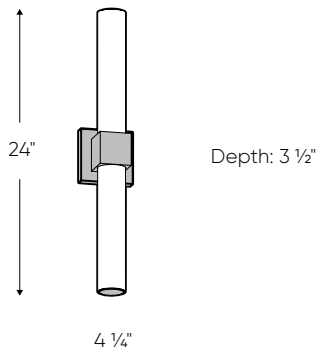

Model	Size	Watts	Delivered lumens	LED lumens	CRI	Color °T	Voltage
LEDVAN002-CC-24	24"	24 W	1300 lm	2000 lm	80	2700, 3000, 3500, 4000, 5000 K	120 V
LEDVAN002-CC-36	36"	32 W	1900 lm	2500 lm	80		120 V

Specifications

Over 50,000 hours of service life
Warm white light output
Round frosted glass lens
ADA compliant
Low power consumption
Superior color consistency
Integrated dimmable direct AC LED technology

Switch-selectable CCT: 2700 K/
3000 K/3500 K/4000 K/5000 K in canopy
Suitable for damp locations
Refer to website for dimmer compatibility
5-year warranty

Order example

LEDVAN002-CC-36CH
LEDVAN002-CC-36 36" round lens vanity fixture in a chrome finish

Note

Other Color °T and Finishes available, but may require MOQ's and longer lead times. Please contact your DALs representative for more information.

Finish

- **BK** Black
- **CH** Chrome
- **SN** Satin Nickel

LEDVAN002-CC-24