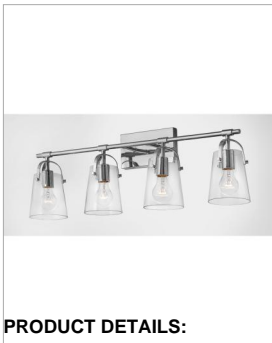

FOSTER

5134CM

FOUR LIGHT VANITY

Clean and airy, Foster breathes composed simplicity into any bath space. Softly tapered glass shades suspended from arched handle prongs create a sophisticated transitional silhouette, enhanced by practical yet stylized details.

DETAILS	
FINISH:	Chrome
MATERIAL:	Steel
GLASS:	Clear
DIMMABLE:	YES, WITH DIMMABLE LAMP (NOT INCLUDED)

DIMENSIONS	
WIDTH:	31.8"
HEIGHT:	10.8"
WEIGHT:	5.7lb
BACK PLATE:	8"W X 4.5"H
EXTENSION:	6.5"
TOP TO OUTLET:	2.25"

LIGHT SOURCE	
LIGHT SOURCE:	Socketed
WATTAGE:	4-14w Med. LED, 100w Equiv.
VOLTAGE:	120v

SHIPPING	
CARTON LENGTH:	32.3
CARTON WIDTH:	7.5
CARTON HEIGHT:	13.3
CARTON WEIGHT:	7.9

PRODUCT DETAILS:

- Mounting hardware is hidden on the back plate to ensure a clean silhouette
- Fixture can be mounted either up or down
- Suitable for use in damp locations as defined by NEC and CEC. Meets United States UL Underwriters Laboratories & CSA Canadian Standards Association Product Safety Standards.
- Merging the best of traditional and modern elements with a sophisticated and streamlined look
- Sparkling chrome with reflective finish