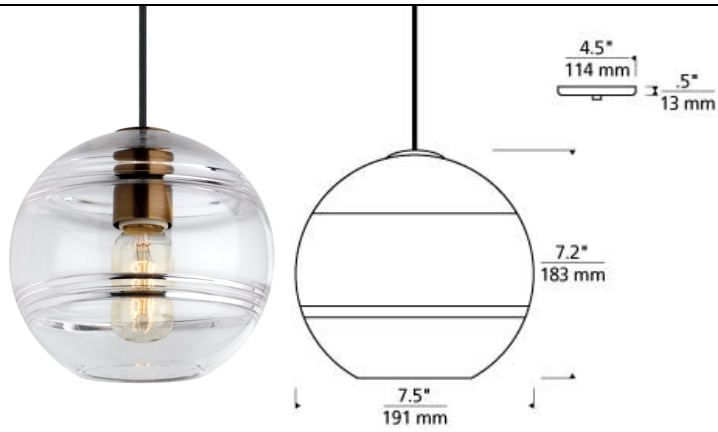

LINE - VOLTAGE PENDANTS / SUSPENSION

Sedona Medium Pendant LED T20

DESCRIPTION

The medium scale of the Sedona pendant light from Tech Lighting is perfect for installing with other varying sizes for a dramatic design statement. While each transparent clear and transparent smoke glass orb is perfectly spherical and smooth on the exterior surface, the interior surface features gradually thickening bands of glass which are artfully crafted by talented artisans to add alluring visual interest to your space. Two, fully dimmable vintage tubular style LED lamping options are not only energy efficient, but also allow you to customize these pendant lights to your desired ambiance. Rated for (1) 120 volt, 60 watt max E26 medium base lamp (Lamp Not Included). White Glass LED version includes 120 volt 9.5 watt, 800 delivered lumens 2700K medium base LED A19 lamp. Clear and Smoke Glass LED version includes 120 volt 3.5 watt, 300 delivered lumens 2700K medium base LED T14 lamp. Ships with 6 feet of field-cuttable black cloth cord. Dimmable with most LED compatible ELV and TRIAC dimmers.

INSTALLATION

This product can mount to either a 4" square electrical box with round plaster ring or an octagon electrical box.

WEIGHT

6.5-6.5lb / 2.95-2.95kg ±

clear / aged brass

clear / satin nickel

smoke / aged brass