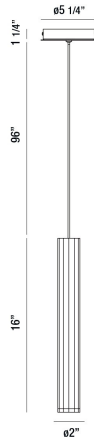

BALDWIN, 2" ROUND PENDANT

PRODUCT DETAILS

No.	:	35704-055
Product Color	:	ALUMINUM
Product Material	:	METAL
Shade / Accent Colour	:	ALUMINUM
Shade / Accent Material	:	ANODIZED ALUMINUM
Diameter	:	2"
Height	:	16"
Overall Height	:	113.25"
Weight	:	1.6lbs

LIGHT SOURCE DETAILS

Light Source Type	:	INTEGRATED LED
Input Voltage	:	120V
Bulb Voltage	:	120V
Total Wattage	:	4.3W
Total Lumen	:	255lm
Kelvin	:	3000K
CRI	:	90+
Dimmable	:	No

Options Available

ITEM NO.	FINISH	SHADE
35704-010	WHITE	WHITE
35704-027	BLACK	BLACK
35704-034	CHAMPAGNE	CHAMPAGNE
35704-041	GOLD	GOLD
35704-055	ALUMINUM	ALUMINUM

TECHNICAL DETAILS

Hanging Support Type	:	WIRE
Hanging Support Length	:	96"
Canopy / Backplate Height	:	1.25"
Canopy / Backplate Dia.	:	5.25"
Location	:	DRY
Approval	:	
Title 24	:	Yes

PROJECT INFORMATION