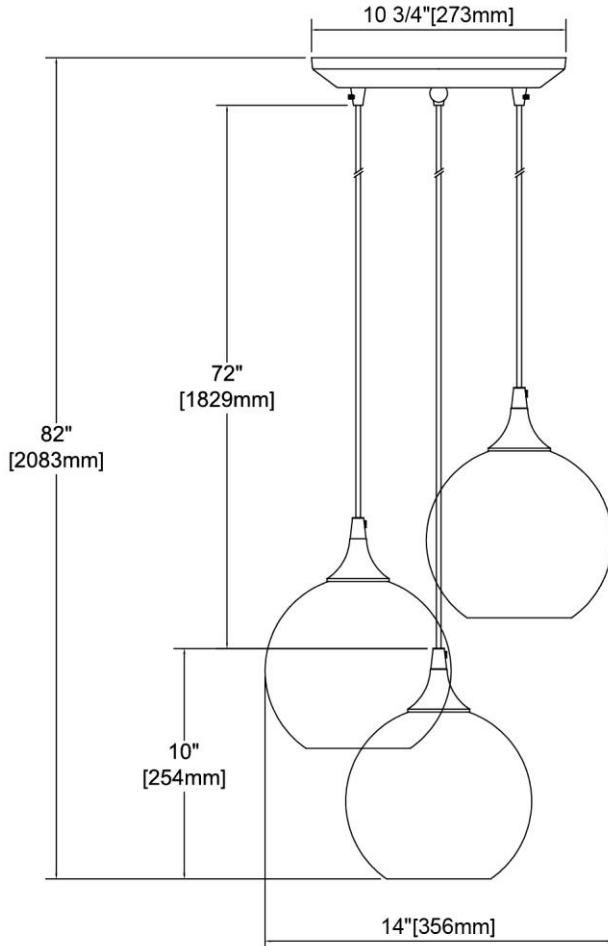


	ITEM #:	25099/3
	UPC	748119136783
	Description	Sutter Creek 3-Light Triangular Mini Pendant Fixture with Clear, Grey, and Smoke Seedy Glass
	Finish	Satin Nickel
	Materials	Glass, Steel
	Brand	ELK Lighting
	Collection	Sutter Creek
	Category	Indoor Lighting
	Type	Mini Pendant

ITEM DIMENSIONS				RATINGS & SPECIFICATIONS				
Width	12 inches			Safety Rating	ETL		Certification	Dry locations
Depth	12 inches			ADA Compliant	N/A		Voltage	120 volts
Height	10 inches			BULBS / SOCKETS				
Weight	7 pounds			Quantity	3		Wattage	100 watts
ADDITIONAL DIMENSIONS				Included	No		Type	A19 (E26 Medium Base)
Backplate / Canopy	10 diameter			Other	N/A			
HCWO	N/A			CHAIN / CORD INFORMATION				
Min. Extension	N/A			Chain	N/A		Cord	72 inches - Clear
Max. Extension	N/A			SHADE / GLASS DETAILS				
OVERALL HEIGHT				Shade/Glass Description	Clear glass with gray center and smoke seedy on bottom			
Min.	13 inches		Max.	82 inches				
EXTENSION ROD(S)				Width	8 inches		Height	8 inches
N/A				Width at Top	8 inches		Width at Bottom	8 inches