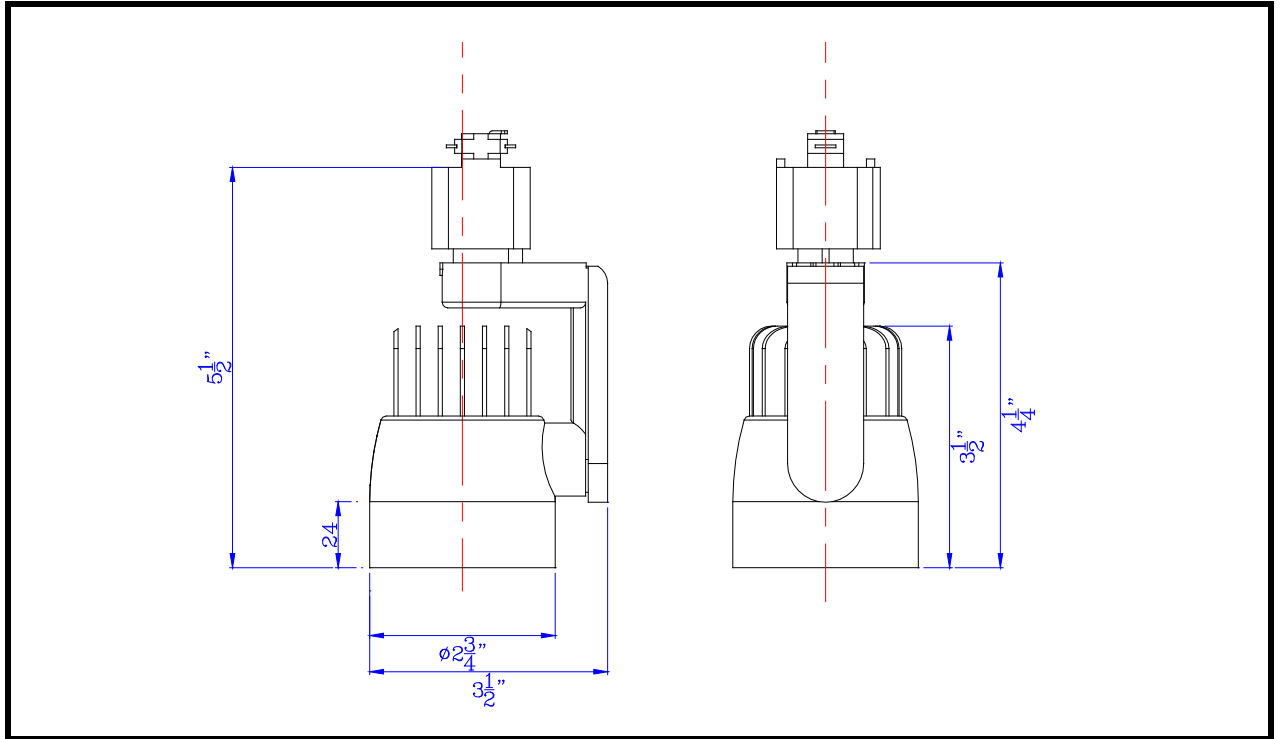

Project: _____

Catalog No.: _____

Lamp/Wattage: _____

- Model No. :** HT-806
Description: Dimmable Integrated LED Track Fixture
Material: Metal
Finish : Rust
Rotation : 355 degree
Capability : +/-90 degree from horizontal
Voltage : 120V
Wattage : 12W
Dimming: Dimmable,DVCL-153P/SCL-153P/AYCL-153P/CTCL-153P/DVCL-253P/
GT-150/GTJ-250M (ALL ARE LUTRON BRAND)
Color Temp: 3000K
Lumen : 960
CRI : 85
Beam: 24
Efficacy: 80
Rated Life : 30,000 hours
Warranty: Three Years
Certificate :