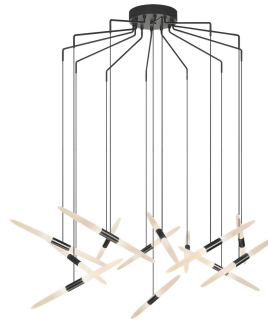

Project:

Ballet LED Chandelier Spec Sheet

SKU: 2896.25 Learn more at:
<https://sonnemanlight.com/ballet-led-chandelier>

Description: Poised in opposing positions, softly tapered acrylic forms radiate LED illumination. Asymmetrically counterbalanced, these double tapered elements are arranged in a symmetrical cluster to form a dazzling luminous dance of interactivity. Suspended from a single multi-arm canopy or mounted individually to the ceiling in a radial pattern allows for scaling of the diameter of the fixture.

Type #:

Dimensions

Height:	3.25"
Diameter:	27.25"
Canopy/Backplate/Base:	8"
Hanging Details:	10" Adjustable Cord
Shape:	Spreader
Size:	13-Light
Canopy/Backplate/Base Height:	1.5

Electrical Specs

Bulb(s) Included?:	Yes
Bulb 1 Type:	Integral LED
Bulb Quantity:	13
Input Voltage:	120-277VAC
Wattage:	55
Initial Lumens:	7730
Delivered Lumens:	5410
Color Temperature:	3000K
CRI:	90
Power Supply Type:	Driver
Power Supply Quantity:	1
Power Supply Location:	Canopy
Dimming Type:	TRIAC & ELV @120V / 0-10V
Bulb Max Wattage:	55

Installation

Installation:	Licensed electrician required
Sloped Ceiling Compatible?:	Not Compatible
Minimum Hanging Height:	10.5"

Shipping

Carton 1 L x W x H:	34" X 34" X 14"
Carton 1 Gross Weight:	24 LBS
Fixture Weight:	19

Shade

Shade 1 Material:	Frosted Acrylic
-------------------	-----------------

Available Finishes

Available Finishes: Bright Satin Aluminum (.16), Satin Black (.25)

General Listings

Features:	Damp Rated
Certification:	C-ETL-US
Color/Finish:	Satin Black (.25)
Dark Sky Friendly:	N