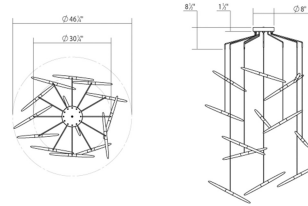

Project:

Ballet LED Chandelier Spec Sheet

SKU: 2896.25 Learn more at:
<https://sonnemanlight.com/ballet-led-chandelier>

Description: Poised in opposing positions, softly tapered acrylic forms radiate LED illumination. Asymmetrically counterbalanced, these double tapered elements are arranged in a symmetrical cluster to form a dazzling luminous dance of interactivity. Suspended from a single multi-arm canopy or mounted individually to the ceiling in a radial pattern allows for scaling of the diameter of the fixture.

Type #:

Dimensions

Height:	3.25"
Diameter:	27.25"
Canopy/Backplate/Base:	8"
Hanging Details:	10" Adjustable Cord
Shape:	Spreader
Size:	13-Light
Canopy/Backplate/Base Height:	1.5

Electrical Specs

Bulb(s) Included?:	Yes
Bulb 1 Type:	Integral LED
Bulb Quantity:	13
Input Voltage:	120-277VAC
Wattage:	55
Initial Lumens:	7730
Delivered Lumens:	5410
Color Temperature:	3000K
CRI:	90
Power Supply Type:	Driver
Power Supply Quantity:	1
Power Supply Location:	Canopy
Dimming Type:	TRIAC & ELV @120V / 0-10V
Bulb Max Wattage:	55

Installation

Installation:	Licensed electrician required
Sloped Ceiling Compatible?:	Not Compatible
Minimum Hanging Height:	10.5"

Shipping

Carton 1 L x W x H:	34" X 34" X 14"
Carton 1 Gross Weight:	24 LBS
Fixture Weight:	19