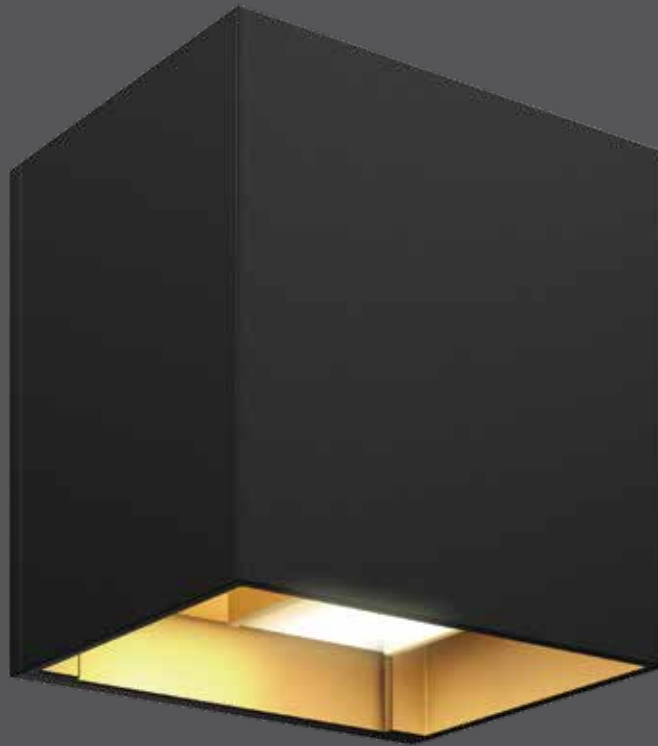

LED Wall mount

Imagine being able to manually control the amount of light spread coming from both the top and bottom of your lighting fixture. This is now possible with our LED wall mount.

ADA
COMPLIANT

Model	Watts	Delivered lumens	LED lumens	CRI	Color °T	Voltage
LEDWALL-G	8 W	450 lm	600 lm	90	3000 K	120 V

Specifications

Made of extruded aluminum
 Over 50,000 hours of service life
 Separately adjustable up and down lighting
 Easily adjustable lighting angle from 0° to 92°
 Low power consumption
 Superior color consistency
 Directional lighting
 Integrated dimmable driver
 ADA compliant
 Suitable for wet locations
 Refer to website for dimmer compatibility
 Ideal operating temperature: -20° to 40° C
 5-year warranty

Finish

-  **BK/GD** Black, gold interior
-  **BK** Black
-  **BR** Bronze
-  **SG** Silver grey
-  **WH** White

Order example

LEDWALL-G-BK/GD
 Dimmable LEDWALL-G wall mount in a black finish with gold interior