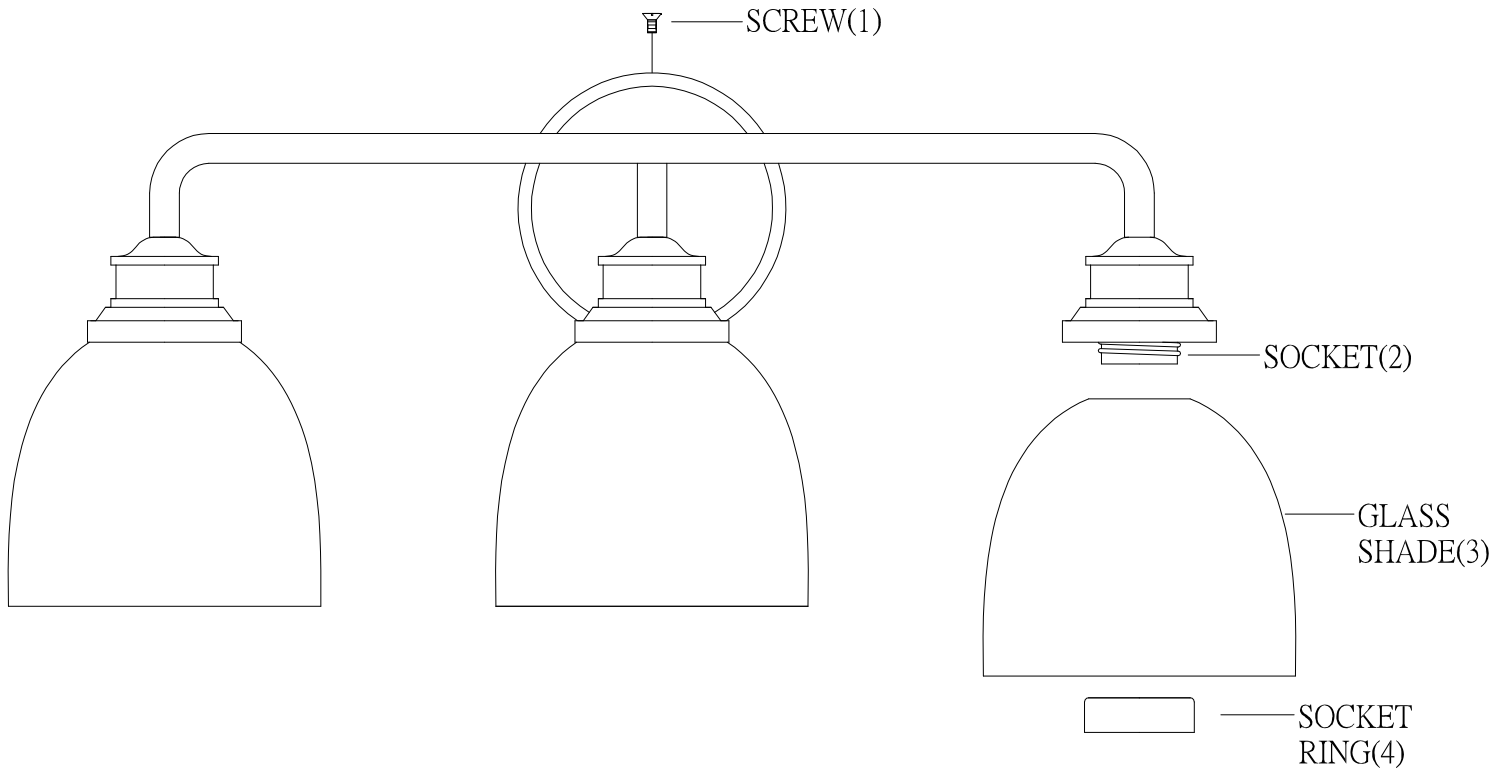

LIGHTING

ITEM NO: 8-7205-2-BK

8-7205-2-SN

8-7205-3-BK

8-7205-3-SN

8-7205-4-BK

8-7205-4-SN

INSTALLATION INSTRUCTIONS

1. Carefully remove the fixture out of the carton, and check that all parts are included referring to the above illustration. Make sure not to misplace any parts that are needed for the installation;
2. Install the glass shade (3) into the socket (2), then secure them with socket ring (4).
3. Fixture is ready for lamping and installation.