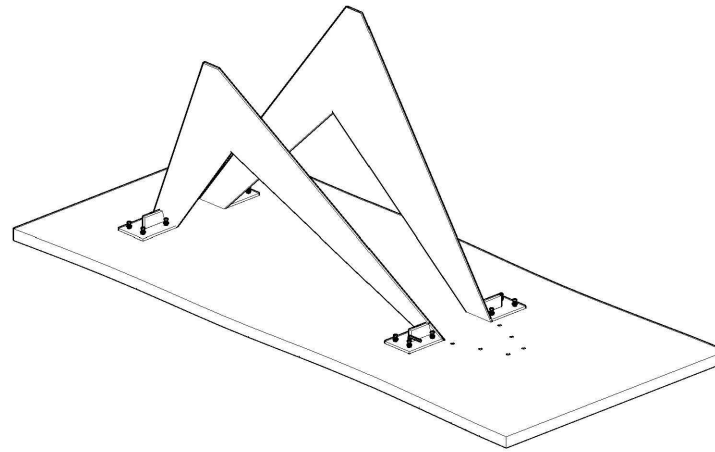

PARTS AND HARDWARE.

PARTS LIST

NO.	DESCRIPTION	IMAGE	Q'TY
P1	TABLE TOP		1
P2	METAL BASE		2
P3	METAL BASE		1

HARDWARES LIST

NO.	DESCRIPTION	IMAGE	Q'TY
H1	ALLEN BOLT 8x25mm		22
H2	WASHER		22
H3	ALLEN KEY 5mm		1

NOTES.

Thank you for purchasing this quality product! Be sure to check all packing material carefully for small part that may have come loose inside the carton during shipping.

CAUTION: The item is heavy, assembly should be performed by two people.

STEP 1.