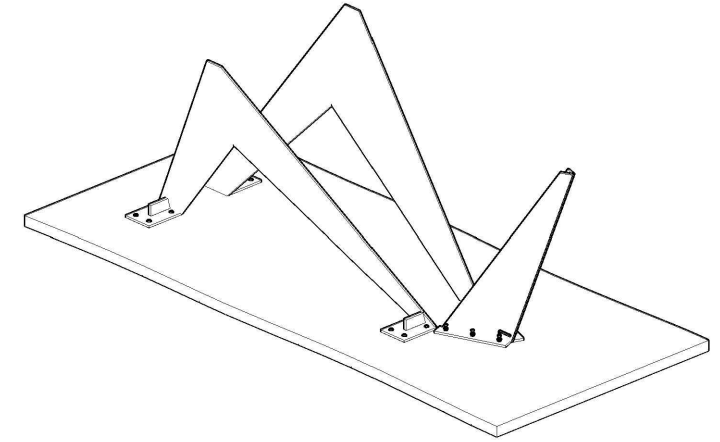

PARTS AND HARDWARE.

PARTS LIST

NO.	DESCRIPTION	IMAGE	Q'TY
P1	TABLE TOP		1
P2	METAL BASE		2
P3	METAL BASE		1

HARDWARES LIST

NO.	DESCRIPTION	IMAGE	Q'TY
H1	ALLEN BOLT 8x25mm		22
H2	WASHER		22
H3	ALLEN KEY 5mm		1

NOTES.

Thank you for purchasing this quality product! Be sure to check all packing material carefully for small part that may have come loose inside the carton during shipping.

CAUTION: The item is heavy, assembly should be performed by two people.

STEP 1.

STEP 2.

STEP 3.

STEP 4.