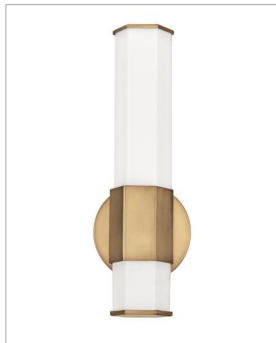

FACET

51150HB

SMALL LED SCONCE

For a profile that is unpretentious, yet unforgettable, view all the sides of Facet. Interesting angles combine with a bold center bracelet to create the edgy and contemporary look. Hexagonal etched glass is showcased by Heritage Brass or Polished Nickel center and end caps of the same shape, while the Invisi mount system remains unseen to simply highlight the superior style.

DETAILS	
FINISH:	Heritage Brass
MATERIAL:	Steel
GLASS:	Etched Opal
DIMMABLE:	YES, CL TYPE DIMMER (SSL7A)

DIMENSIONS	
WIDTH:	5"
HEIGHT:	14"
WEIGHT:	3lb
BACK PLATE:	5" Dia.
EXTENSION:	4"
TOP TO OUTLET:	10"

LIGHT SOURCE	
LIGHT SOURCE:	Integrated LED
LED NAME:	EL2G16W7WI
VOLTAGE:	120v
COLOR TEMP:	3000
LUMENS:	1400
CRI:	95
INCANDESCENT EQUIVALENCY:	1 x 100w
DIMMABLE:	YES, CL TYPE DIMMER (SSL7A)

SHIPPING	
CARTON LENGTH:	15
CARTON WIDTH:	11.5
CARTON HEIGHT:	6.3
CARTON WEIGHT:	4

PRODUCT DETAILS:

- Mounting hardware is hidden on the back plate to ensure a clean silhouette
- Fixture can be mounted either up or down
- Suitable for use in damp locations as defined by NEC and CEC. Meets United States UL Underwriters Laboratories & CSA Canadian Standards Association Product Safety Standards.
- ADA compliant
- LED components carry a 5-year limited warranty
- Bold silhouette with dramatic details creates a modern statement