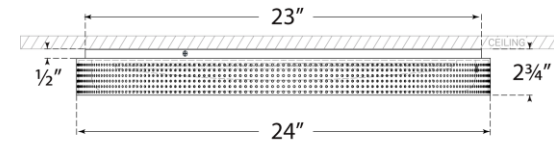

TEAR SHEET

Precision 24" Round Flush Mount

Item # KW 4083BZ-WG

Designer: Kelly Wearstler

Height: 2.75"

Width: 24"

Canopy: 23" Round

Finishes: AB, BZ, PN

Glass Options: WG

Socket: Dedicated LED

Wattage: 35w (4200lm)

Weight: 34 Pounds

Note: UL Only

Front View

Bottom View