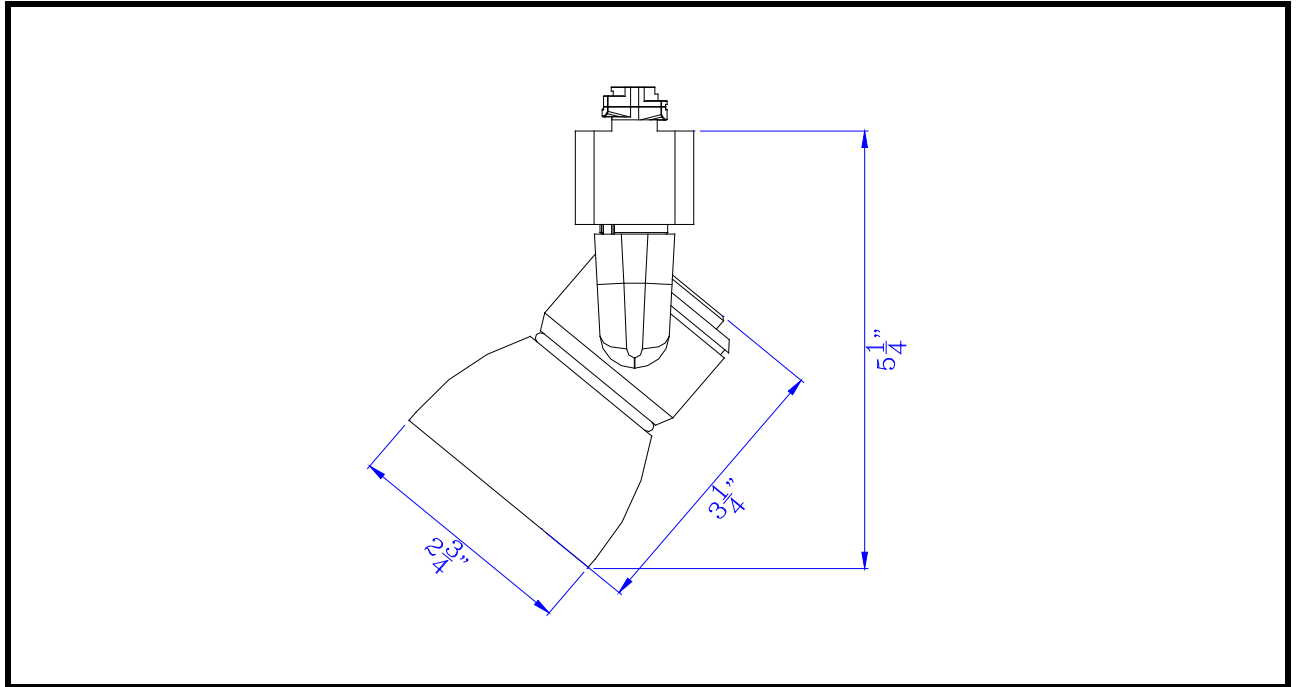

Project: _____

Catalog No.: _____

Lamp/Wattage: _____

Model No. : HT-888WH-WHTFRO

Description: 10W dimmable integrated LED track fixture, 700 lumen, 90 CRI

Material: Metal/Polycarbonate

Finish : White

Rotation : 355 degree

Capability : +90 degree from horizontal

Voltage : 120V

Wattage : 10W

Dimming: Dimmable, DVCL-153P/SCL-153P/AYCL-153P/CTCL-153P/DVCL-253P/
GT-150/GTJ-250M (ALL ARE LUTRON BRAND)

Color Temp: 3000K

Lumen : 700