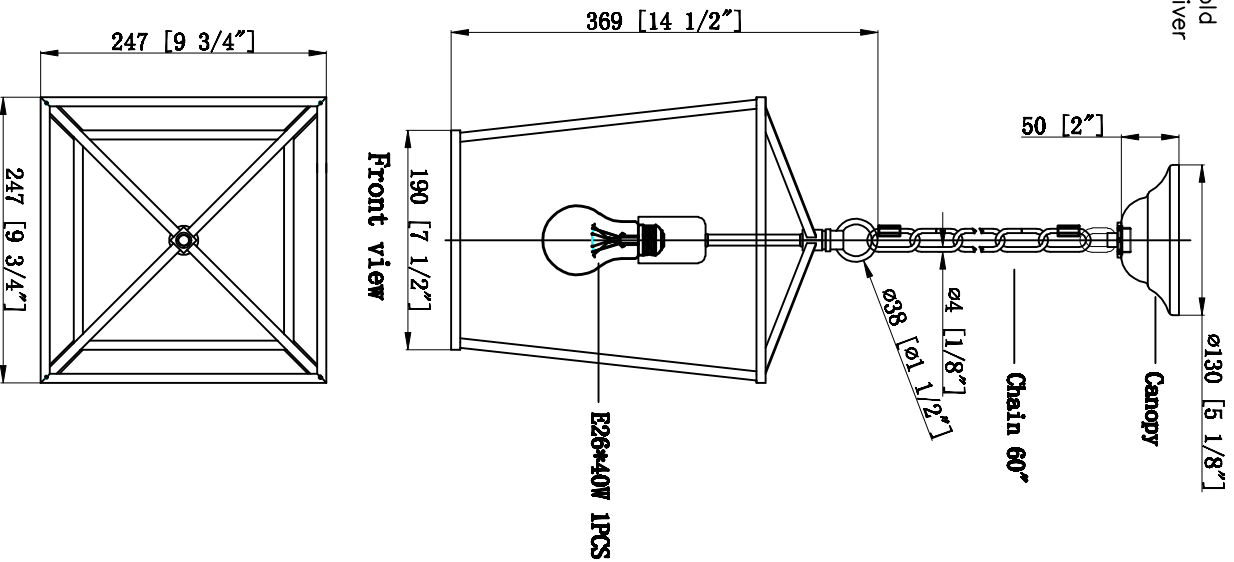

Finish:
 Colorway 1: Vintage Gold
 Colorway 2: Vintage Silver
 Colorway 3: Black
 Type of Bulb: E26
 Number of Bulb: 1PCS

FACTORY	20
ITEM NO.	LD6008D9
DRAFTER	
DATE	2017.04.11

Model#:	LD6008D9	Chain/Rod/Cord Included (INCH)	60"
Number of Tiers:	1	Chain/Rod/Cord Finish:	Vintage Gold/Vintage Silver/Black
Fixture Material:	Metal	Chain/Rod/Cord Item#:	CHAIN04PVG/CHAIN04PVS/CHAIN04PPK
Shades Included:	NO	Wire Included (INCH) :	78.7"
Shade Material:	N/A	Wire color:	Gold/Clear/Black
Shade Color :	N/A	Assembly required	No
Shade Shape :	N/A	Light Bulbs:	1
Shade Height:	N/A	Bulb Type:	E26
Shade Width:	N/A	Bulb Wattage:	40W
Shade Length :	N/A	Max Wattage :	40W
Hanging Device :	CHAIN	Voltage :	110-125V
Adjustable:	Yes	Finish:	Vintage Gold/Vintage Silver/Black
Minimum Hanging Height:	23.8"	Hardware Finish:	Vintage Gold/Vintage Silver/Black
Maximum Hanging Height:	76.9"	Hardware Material:	Metal
Length (in.)	9.75"	Crystal Trim:	N/A
Width / Diameter (in.)	9.75"	Crystal Color :	N/A
Height (in.)	14.5"	UL & ULc Standard :	Yes
Inside Fixture Length (in.)		Product Weight:	3.3
Inside Fixture Width / Diameter (in.)		Hanging Weight (Gross Only)	
Inside Fixture Height (in.)		Hanging Weight V/Crystal	
Canopy:	Yes	Shipment type :	Small Parcel
Canopy Height:	2"	Number of Boxes :	1
Canopy Width:	5.1"	Box 1 Length :	12
Canopy Length:		Box 1 Width :	12
		Box 1 Height :	15
		Box 1 Weight :	4.6
		Box 2 Length :	
		Box 2 Width :	
		Box 2 Height :	
		Box 2 Weight :	