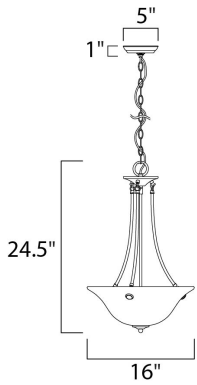

MEASUREMENTS

DIMENSION : 16" L x 16" W x 24.5" H
 HANGING WEIGHT : 6.17 lb

LAMPING

INPUT VOLTAGE : 120V
 LUMENS : 0 Rated
 BULB : 3 x 60W Incandescent E26 Medium , 180W Total
 BULB INCLUDED : (Not Included)
 DIMMABLE : Yes
 COLOR_TEMP : 2700K