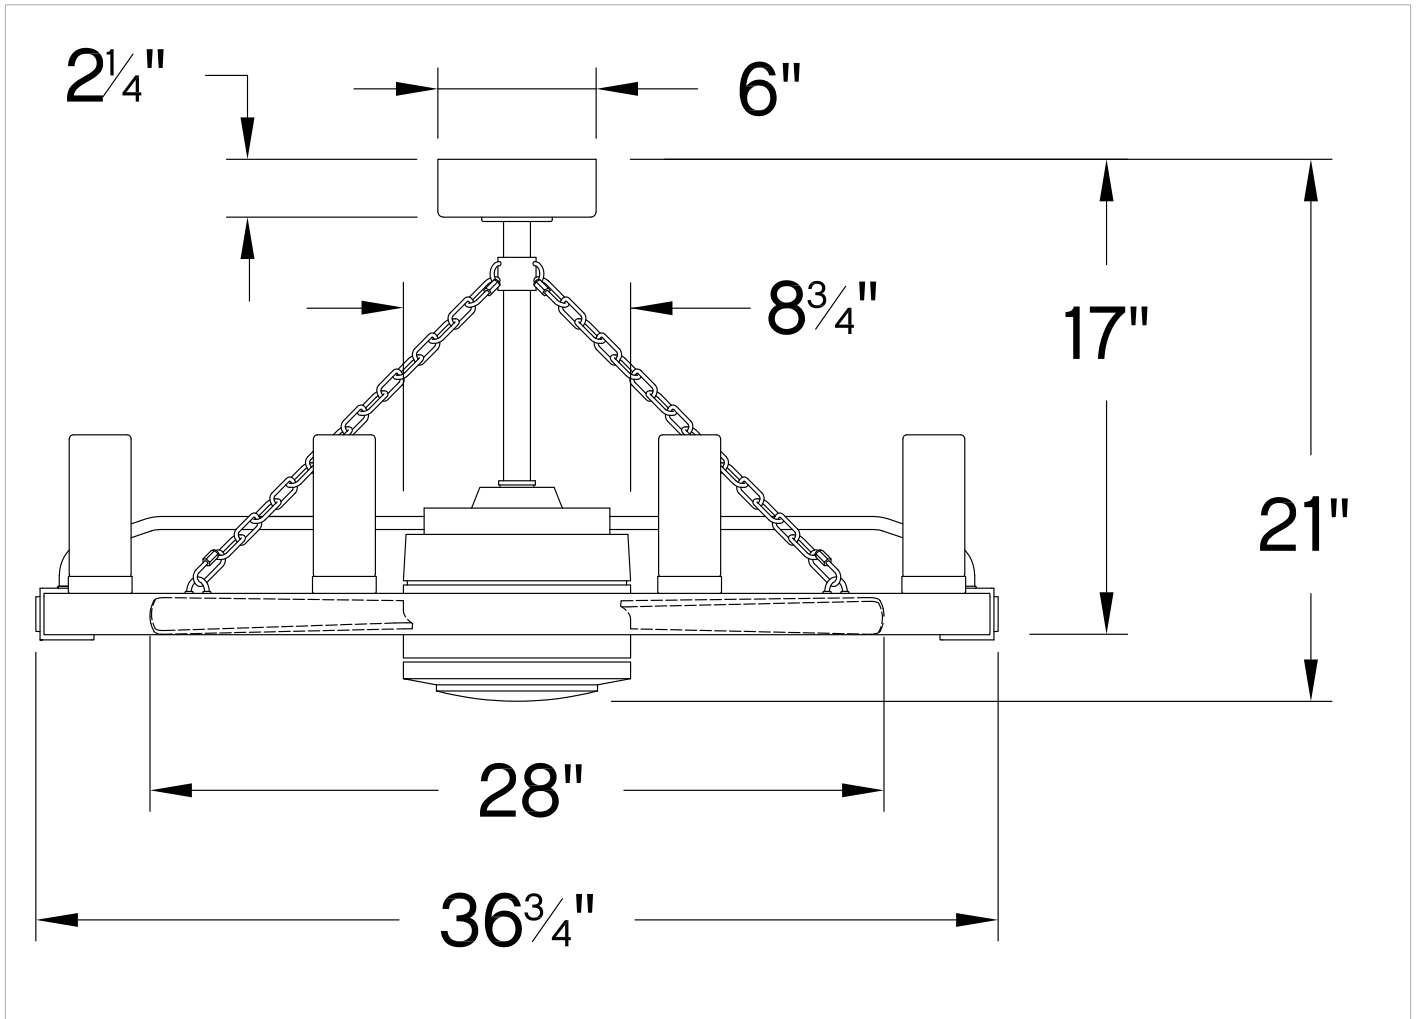

SAWYER 36" WITH 28" LED SMART FANDELIER

902928FMB-LWD

PERFORMANCE SPECIFICATIONS	STANDARD	
	HIGH SPEED	AVERAGE SPEED
Airflow	2432	1637
EnergyUse	10.7	8
EnergyCost	3	2
Efficiency	227	201
AMPS	0.19	0.12
RPMS	319	211

HINKLEY

HINKLEY
33000 Pin Oak Parkway
Avon Lake, OH 44012

PHONE: (440) 653-5500
Toll Free: 1 (800) 446-5539

hinkley.com