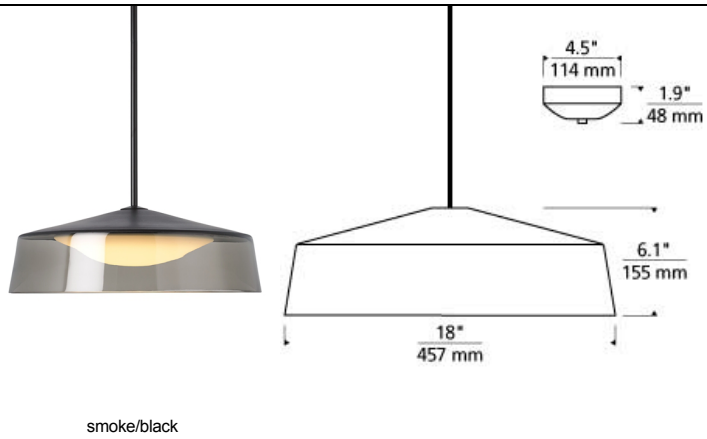

LINE - VOLTAGE PENDANTS / SUSPENSION

Masque Grande Pendant LED

DESCRIPTION

Scale and sophistication meet beautifully in the Masque Grande pendant by Tech Lighting. This mid-century style modern pendant has been meticulously hand-painted at the crown adding a unique polished element to the hand-blown shade. A gently curved diffuser inside evenly distributes the output of the LED light source. Three modern colors, three hardware finishes and multiple LED options allow for specific customization. Scaling at 6" long and 18" in diameter, the Masque Grande pendant makes a bold yet sophisticated statement in dining room applications, over kitchen islands as task lighting and countless commercial applications. Its gently curving diffuser evenly distributes the output of the LED light source. Includes 22 watt, 1347 net lumen, 3000K, field replaceable LED module. Fixture provided with integrated ball joint to accommodate up to 45° slope. The height of the fixture is customizable with three interchangeable threaded down rods included, one 6", one 12" and two 24" Dimmable with low-voltage electronic dimmer.

smoke/black

INSTALLATION

This product can mount to either a 4" square electrical box with round plaster ring or an octagon electrical box.

WEIGHT

13.5-14lb / 6.12-6.35kg ±

clear / white

smoke / black

smoke / gray