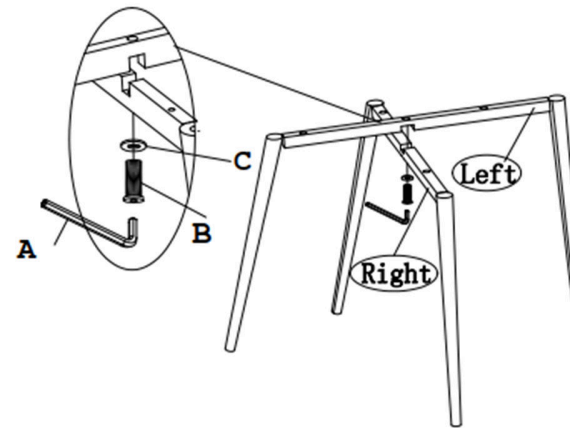

PARTS AND HARDWARE.

1. CHAIR BACK/SEAT x 1

2. CHAIR LEG x 1

A. ALLEN KEY M4 x 1

B. SCREW M6*20 x 1

C. FLAT WASHER DIA 16MM x 5

D. SCREW M6*35 x 4

NOTES.

Thank you for purchasing this quality product!
Be sure to check all packing material carefully for small part that may have come loose inside the carton during shipping.

CAUTION: The item is heavy, assembly should be performed by two people.

STEP 1.