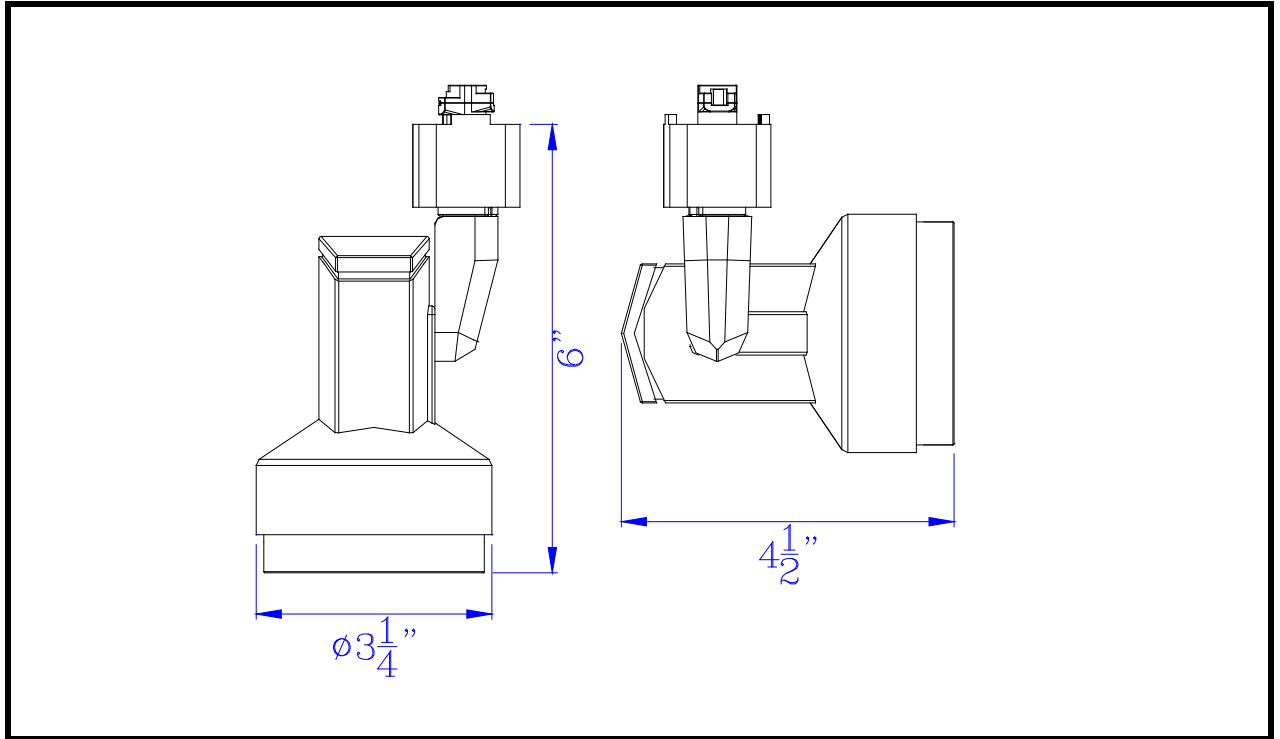

Project: _____

Catalog No.: _____

Lamp/Wattage: _____

- Model No. :** HT-352M
Description: Dimmable Integrated LED track fixture
Material: Metal
Finish : White
Rotation : 355 degree
Capability : 90 degree from horizontal
Voltage : 120V
Wattage : 18W
Dimming: Dimmable, DVCL-153P/SCL-153P/AYCL-153P/CTCL-153P/DVCL-253P/
GT-150/GTJ-250M (ALL ARE LUTRON BRAND)
Color Temp: 3300K
Lumen : 1330
CRI : 90
Beam: 24 degree
Efficacy: 72
Rated Life : 30,000 hours
Warranty: Three Years
Certificate :