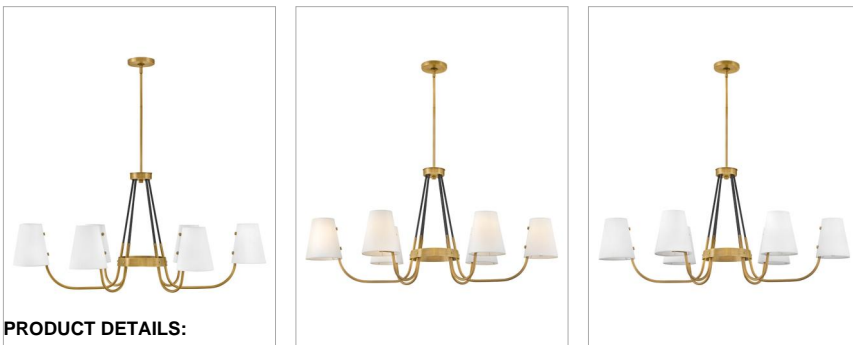

ASTON

37388HB

MEDIUM SIX LIGHT LINEAR

Aston breathes true tradition. Elegantly curved arms in contrasting finishes meet tapered offset shades. Exuding classic style, Aston is available in a Heritage Brass with Black finish.

DETAILS	
FINISH:	Heritage Brass
MATERIAL:	Steel
SHADE:	Off-White Fabric
SLOPE DEGREE:	90
DIMMABLE:	YES, WITH DIMMABLE LAMP (NOT INCLUDED)

DIMENSIONS	
WIDTH:	45"
HEIGHT:	21"
DEPTH:	23
WEIGHT:	9.6lb

LIGHT SOURCE	
LIGHT SOURCE:	Socketed
WATTAGE:	6-5w Cand. LED, 60w Equiv.
VOLTAGE:	120v

MOUNTING	
CANOPY:	5" Dia.
LEAD WIRE:	1 X 120"
MAX HEIGHT:	53.8

SHIPPING	
CARTON LENGTH:	43.5
CARTON WIDTH:	21.5
CARTON HEIGHT:	25.3
CARTON WEIGHT:	24.8

PRODUCT DETAILS:

- This item may be hung on a sloped ceiling
- This fixture includes multiple down stems in various lengths to customize the installation height of the fixture, including one 6" stem and two 12" stems
- Suitable for use in dry (indoor) locations as defined by NEC and CEC. Meets United States UL Underwriters Laboratories & CSA Canadian Standards Association Product Safety Standards.
- Fixture is oval in shape
- Classic, elegant lines and timeless details enhance a traditional space