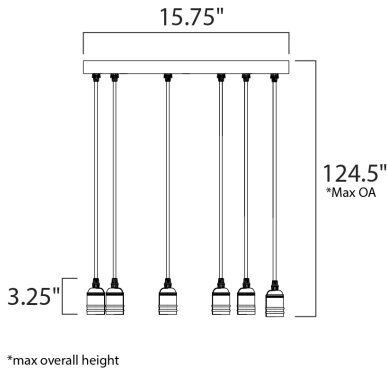

MEASUREMENTS

- DIMENSION : 15.75" L x 15.75" W x 3.25" H
- MAX OAH : 124.5" OAH
- CANOPY : 15.75" W x 1" H x 15.75" L
- HANGING WEIGHT : 6.6 lb
- WIRE LENGTH : 120"

LAMPING

- INPUT VOLTAGE : 110-130V
- BULB : 8 x 60W Incandescent E26 Medium , 480W Total
- BULB INCLUDED : (Not Included)
- DIMMABLE : Yes

FINISHES OPTION

 Black / Antique Brass

MATERIAL

Steel, Aluminum

RATINGS

cETLus
Dry Location

ADDITIONAL

SLOPE: 120
OPERATING TEMPERATURE:
-20°C (-4°F), 40°C (104°F)