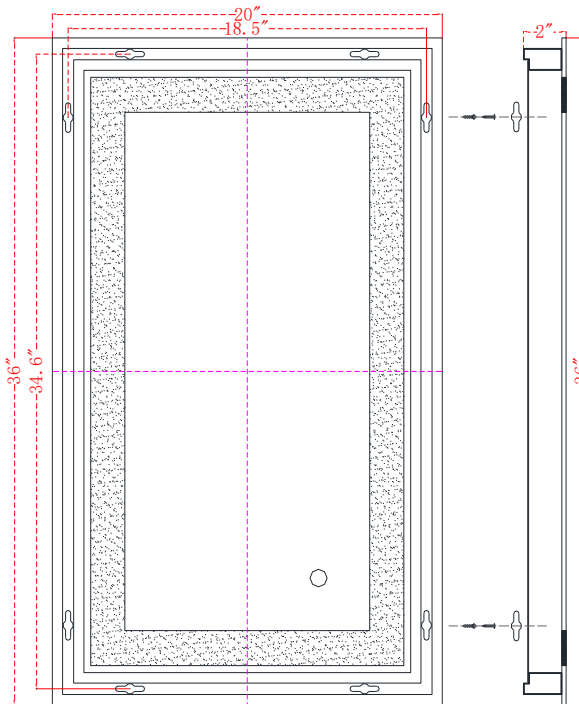

MRE12036

W20" X H36" CRI 90 CCT (K) 4200K , 6400K , 3000K 578 Lumens

LED Mirror Light

Elitco Lighting

Project

Location

PRODUCT DESCRIPTION

IP44 Rated LED Backlit Bathroom Wall Mirror, Highy polished silver mirror with 4 panel lights. Epoxy powder coated mild steel back box. LED Mirror Light is designed to provide 40, 000 hours of life.

SPECIFICATIONS:

- Mirror Size: W20" X H36"
- Lamp power: 54W;
- Lumens: 578lm
- CRI \geq 0.9;
- CCT: 4200K , 6400K , 3000K
- Watts per color temperature:34W+17W+17W
- Dimming LED
- Electronic Driver: Input 110-120V, output DC 12V
- Defogger
- Luminaire Disconnect
- Changeable LED light strip
- Primary Material: SPCC+GLASS
- UL Approved

FINISHES: Glossy White Back box Gray

INSTALLATION:

1. Mount the chassis on the wall, the chassis can be horizontal and vertical hanging.
2. Install lamps
3. Wiring
4. Powder connection
5. Hang mirror on chassis

Size: W20" X H36"

LABELS: UL/CUL listed (CUL listed number: E479383), IP Rating: IP44.