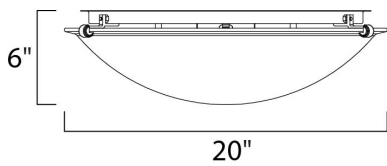

MEASUREMENTS

DIMENSION : 20" L x 20" W x 6" H
 HANGING WEIGHT : 7.76 lb

LAMPING

INPUT VOLTAGE : 120V
 LUMENS : 0 Rated
 BULB : 4 x 60W Incandescent E26 Medium , 240W Total
 BULB INCLUDED : (Not Included)
 DIMMABLE : Yes