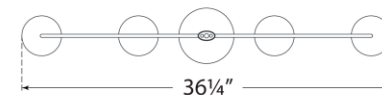

TEAR SHEET

Belfair Medium Four Light Linear

Item # S 5750AI

Designer: Ian K. Fowler

Height: 29.5"

Width: 36.25" x 4"

Canopy: 4.75" Round

Finishes: AI, GI

Socket: 4 - E12 Candelabra

Wattage: 4 - 5.5 LED C11

Weight: 11 Pounds

Side View

Bottom View