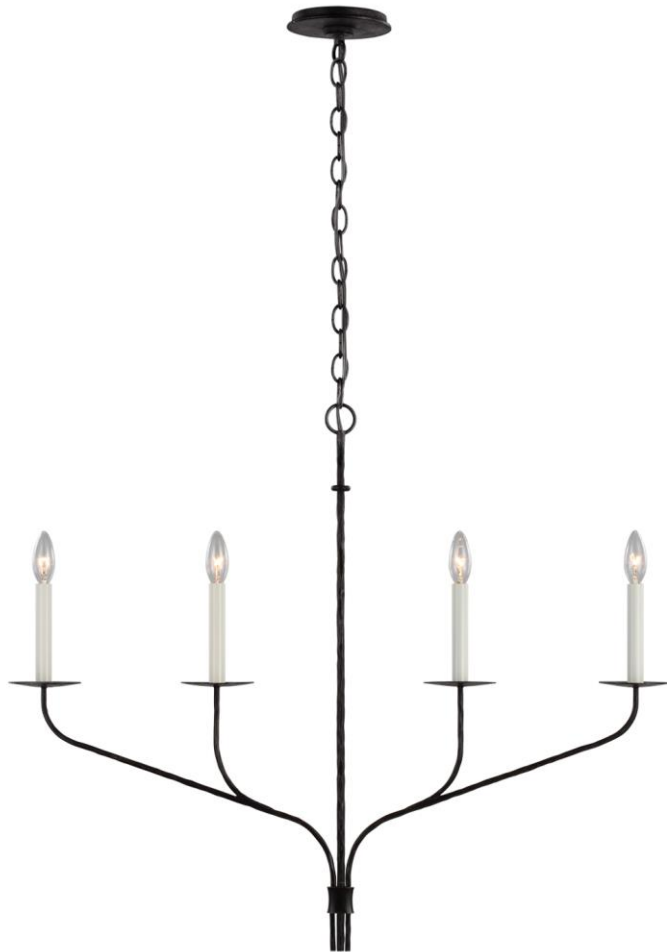

TEAR SHEET

Belfair Medium Four Light Linear

Item # S 5750AI

Designer: Ian K. Fowler

Height: 29.5"

Width: 36.25" x 4"

Canopy: 4.75" Round

Finishes: AI, GI

Socket: 4 - E12 Candelabra

Wattage: 4 - 5.5 LED C11

Weight: 11 Pounds

Side View

Bottom View