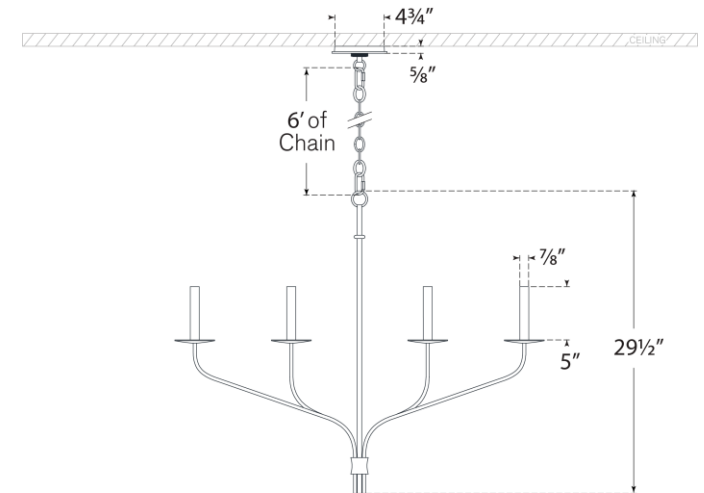

TEAR SHEET

Belfair Medium Four Light Linear

Item # S 5750AI

Designer: Ian K. Fowler

Height: 29.5"

Width: 36.25" x 4"

Canopy: 4.75" Round

Finishes: AI, GI

Socket: 4 - E12 Candelabra

Wattage: 4 - 5.5 LED C11

Weight: 11 Pounds

Side View

Bottom View