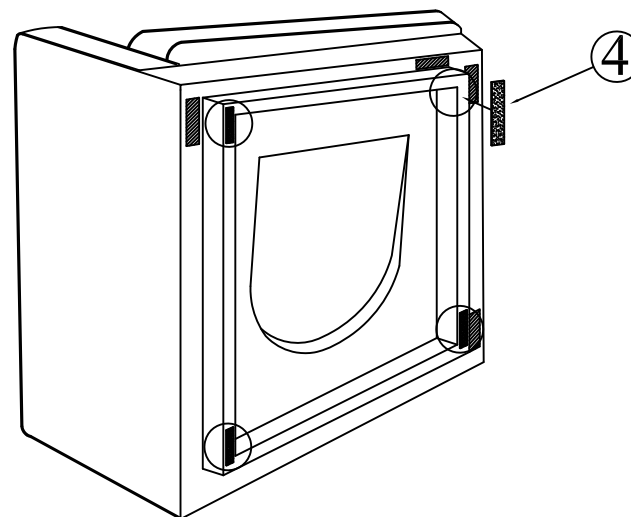

PARTS AND HARDWARE.

① Slipper chair =2pcs	② Ottoman =1pc
③ Corner=3pcs	④ Felt pad=24pcs
⑤ T-type connecting wood=8pcs	

NOTES.

Thank you for purchasing this quality product! Be sure to check all packing material carefully for small part that may have come loose inside the carton during shipping.

CAUTION: The item is heavy, assembly should be performed by two people.

STEP 1.