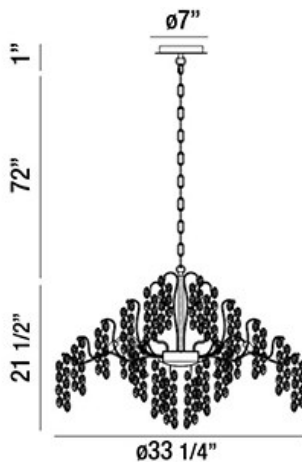

CAMPOBASSO, 33" ROUND CHANDELIER

PRODUCT DETAILS

No.	:	29060-016
Product Color	:	ANTIQUE GOLD
Product Material	:	METAL
Shade / Accent Colour	:	CLEAR/AMBER
Shade / Accent Material	:	HAND PRESSED GLASS
Diameter	:	33.25"
Height	:	21.5"
Overall Height	:	94.5"
Weight	:	33lbs

LIGHT SOURCE DETAILS

Number of Bulbs	:	11
Light Source	:	Halogen
Light Source Type	:	G9
Input Voltage	:	120V
Socket Type	:	G9
Wattage	:	40W
Total Wattage	:	440W
Bulb Included	:	Yes
Dimmable	:	Yes

Options Available

ITEM NO.	FINISH	SHADE
29060-016	ANTIQUE GOLD	CLEAR/AMBER

TECHNICAL DETAILS

Light Direction	:	Down
Hanging Support Type	:	CHAIN
Hanging Support Length	:	72"
Canopy / Backplate Height	:	1"
Canopy / Backplate Dia.	:	7"
Adjustable Lamp Head	:	No
Location	:	DRY
Approval	:	