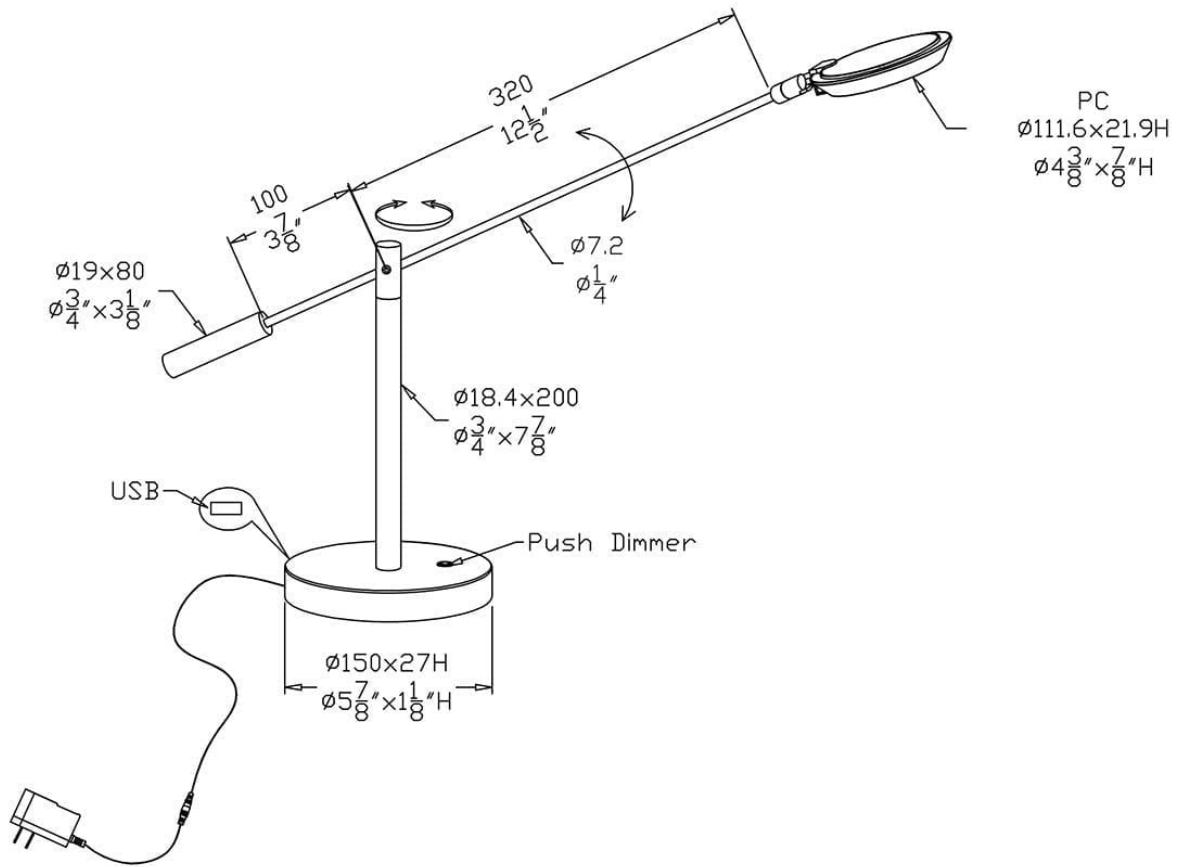

IGGY Satin Nickel Desk Lamp

Model No. PTL5021-SN

INPUT: AC 100~240V 50/60Hz
OUTPUT: DC 24V 500mA