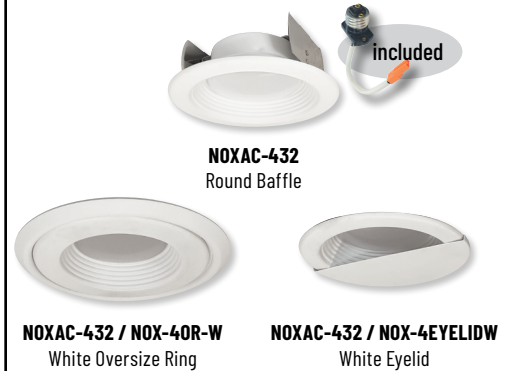

LABELS AND LISTINGS

- 700lm luminaires are cULus classified for Wet Locations
- 1000lm luminaires are cETLus classified for Wet Locations
- ENERGY STAR certified
- [5-Year Limited Warranty](#)
- Meets ASTM-E283 Air-Tight requirements
- FCC compliant
- Certified to the high efficacy requirements of California Title 24 JA8-2022

Type

Project

Catalog No.

Notes

Performance Data

Part Number	(blank) Lumens	/HL Lumens	CCT
NOXAC-43127WW	664lm	-	2700K
NOXAC-43130WW	688lm	952lm	3000K
NOXAC-43135WW	723lm	-	3500K
NOXAC-43140WW	714lm	-	4000K
NOXAC-43150WW	733lm	-	5000K

Delivered lumens will vary depending on trim type

PRODUCT IMAGES AND DIMENSIONS

4" AC Onyx LED Retrofit Baffle

Lumens / Wattage / Color Temperature / Finish

- NOXAC-43227WW** = 664lm / 10.5W / 2700K, White
- NOXAC-43230WW** = 688lm / 10.5W / 3000K, White
- NOXAC-43230WW/HL** = 952lm / 15W / 3000K, White
- NOXAC-43235WW** = 723lm / 10.5W / 3000K, White
- NOXAC-43240WW** = 714lm / 10.5W / 3000K, White
- NOXAC-43250WW** = 733lm / 10.5W / 3000K, White

Optional Accessories

Description

- NOX-4EYELIDW** = 4" Round White Eyelid
- NOX-4OR-W** = 4" Round White Oversize Ring
- NRA-21ISM** = Medium base screw-in socket (included w/ each)
- NRA-212SM** = Socket adapter for use with GU24 housings