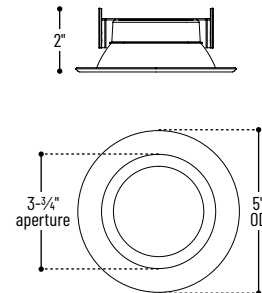

Remodel

- [NHRIC-4LMRAT*](#) IC Air-Tight Dedicated LED
- [NHRIC-427LMRAT*](#) Shallow IC Air-Tight Dedicated LED
- [NSR-404QAT](#) Air-Tight Line Voltage
- [NSRIC-404QAT](#) IC Air-Tight Line Voltage
- [NHRIC-4G24AT](#) IC Air-Tight GU24

* Nora LED Dedicated housings are listed for use only with Nora LED Retrofits.

ACCESSORIES

- [NOX-4EYELIDW](#): White round eyelid used to convert round reflector or baffle to half moon wall wash trim.
- [NOX-4OR-W](#): White round oversize ring used to cover ceiling cut-outs up to 5-7/8".

LABELS AND LISTINGS

- 700lm luminaires are cULus classified for Wet Locations
- 1000lm luminaires are cETLus classified for Wet Locations
- ENERGY STAR certified
- [5-Year Limited Warranty](#)
- Meets ASTM-E283 Air-Tight requirements
- FCC compliant
- Certified to the high efficacy requirements of California Title 24 JA8-2022

Type

Project

Catalog No.

Notes

Performance Data

Part Number	(blank) Lumens	/HL Lumens	CCT
NOXAC-43127WW	664lm	-	2700K
NOXAC-43130WW	688lm	952lm	3000K
NOXAC-43135WW	723lm	-	3500K
NOXAC-43140WW	714lm	-	4000K
NOXAC-43150WW	733lm	-	5000K

Delivered lumens will vary depending on trim type

PRODUCT IMAGES AND DIMENSIONS

4" AC Onyx LED Retrofit Baffle

Lumens / Wattage / Color Temperature / Finish

- **NOXAC-43227WW** = 664lm / 10.5W / 2700K, White
- **NOXAC-43230WW** = 688lm / 10.5W / 3000K, White
- **NOXAC-43230WW/HL** = 952lm / 15W / 3000K, White
- **NOXAC-43235WW** = 723lm / 10.5W / 3000K, White
- **NOXAC-43240WW** = 714lm / 10.5W / 3000K, White
- **NOXAC-43250WW** = 733lm / 10.5W / 3000K, White

Optional Accessories

Description

- **NOX-4EYELIDW** = 4" Round White Eyelid
- **NOX-4OR-W** = 4" Round White Oversize Ring
- **NRA-21ISM** = Medium base screw-in socket (included w/ each)
- **NRA-212SM** = Socket adapter for use with GU24 housings

Example: **NOXAC-43230WW/HL** = 4" AC Onyx LED Round Retrofit Baffle, 3000K, White Baffle / White Flange, 952lm / 15W