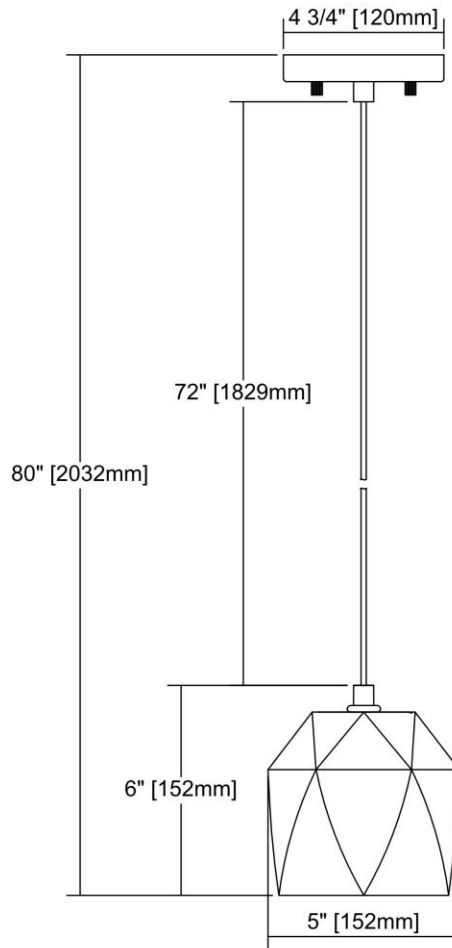


 <p>LED</p>	ITEM #:	45330/1-LED
	UPC	748119105659
	Description	Urban Form 1-Light Mini Pendant in Black Nickel with Natural Concrete Shade - Includes LED Bulb
	Finish	Black Nickel
	Materials	Concrete, Metal
	Brand	ELK Lighting
	Collection	Urban Form
	Category	Indoor Lighting
	Type	Mini Pendant

ITEM DIMENSIONS				RATINGS & SPECIFICATIONS				
Width	5 inches			Safety Rating	UL		Certification	N/A
Depth	5 inches			ADA Compliant	N/A		Voltage	N/A
Height	6 inches			BULBS / SOCKETS				
Weight	4 pounds			Quantity	1	Wattage	9.5 watts	
ADDITIONAL DIMENSIONS				Included	Yes		Type	A19 LED (E26 Medium Base)
Backplate / Canopy	N/A			Other	N/A			
HCWO	N/A			CHAIN / CORD INFORMATION				
Min. Extension	N/A			Chain	N/A		Cord	N/A
Max. Extension	N/A			SHADE / GLASS DETAILS				
OVERALL HEIGHT				Shade/Glass Description	Natural Concrete			
Min.	N/A	Max.	N/A					
EXTENSION ROD(S)				Width	N/A		Height	N/A
N/A				Width at Top	N/A		Width at Bottom	N/A