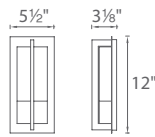

OMNI – model: WS-W35512/W35516/W35520

LED Outdoor

WS-W35512