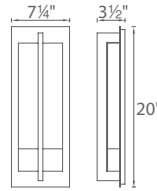

WS-W35520

Fixture Type:

Catalog Number:

Project: _____

Location: _____

PRODUCT DESCRIPTION

LEDs sparkle mesmerizingly through glacial glass for interior or exterior applications. Sizes and finishes are available to illuminate any room with a brilliant combination of ambient lighting and down lighting. Weather proof stainless steel or bronze finishes complete this inspiring sconce.

FEATURES

- ADA compliant, low profile design
- Wet location listed, IP65 rated
- Stainless steel or bronze aluminum
- Dimming with electronic low voltage (ELV) dimmer
- No transformer or driver required
- 50,000 hour rated life
- Color Temp: 3000K
- CRI: 85

SPECIFICATIONS

Construction: Steel construction with Piastra glass

Light Source: High output LED

Dimming: Dims to 10% with an electronic low voltage (ELV) dimmer

Mounting: Mounts directly to junction box

Finish: Stainless Steel (SS), Bronze (BZ)

Standards: ETL & cETL listed. ADA compliant.

ORDER NUMBER

Model	Length	Wattage	Voltage	LED Lumens	Delivered Lumens	Finish
WS-W35512	12"	8W	120V	145	75	SS <i>Stainless Steel</i> BZ <i>Bronze</i>
WS-W35516	16"	12W	120V	200	90	
WS-W35520	20"	16W	120V	300	150	

Example: **WS-W35520-SS**

REPLACEMENT GLASS

Model	Fixture
RPL-GLA-35512	WS-W35512
RPL-GLA-35516	WS-W35516
RPL-GLA-35520	WS-W35520

modernforms.com
Phone (800) 526.2588
Fax (800) 526.2585

Headquarters/Eastern Distribution Center
44 Harbor Park Drive
Port Washington, NY 11050

Central Distribution Center
1600 Distribution Ct
Lithia Springs, GA 30122

Western Distribution Center
1750 Archibald Avenue
Ontario, CA 91760