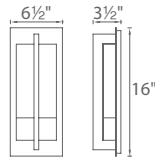

OMNI – model: WS-W35512/W35516/W35520

LED Outdoor

WS-W35516

Fixture Type:

Catalog Number:

Project: _____

Location: _____

PRODUCT DESCRIPTION

LEDs sparkle mesmerizingly through glacial glass for interior or exterior applications. Sizes and finishes are available to illuminate any room with a brilliant combination of ambient lighting and down lighting. Weather proof stainless steel or bronze finishes complete this inspiring sconce.

FEATURES

- ADA compliant, low profile design
- Wet location listed, IP65 rated
- Stainless steel or bronze aluminum
- Dimming with electronic low voltage (ELV) dimmer
- No transformer or driver required
- 50,000 hour rated life
- Color Temp: 3000K
- CRI: 85

SPECIFICATIONS

Construction: Steel construction with Piastra glass

Light Source: High output LED

Dimming: Dims to 10% with an electronic low voltage (ELV) dimmer

Mounting: Mounts directly to junction box

Finish: Stainless Steel (SS), Bronze (BZ)

Standards: ETL & cETL listed. ADA compliant.

ORDER NUMBER

Model	Length	Wattage	Voltage	LED Lumens	Delivered Lumens	Finish
WS-W35512	12"	8W	120V	145	75	SS <i>Stainless Steel</i> BZ <i>Bronze</i>
WS-W35516	16"	12W	120V	200	90	
WS-W35520	20"	16W	120V	300	150	

Example: **WS-W35520-SS**

REPLACEMENT GLASS

Model	Fixture
RPL-GLA-35512	WS-W35512
RPL-GLA-35516	WS-W35516
RPL-GLA-35520	WS-W35520

modernforms.com
Phone (800) 526.2588
Fax (800) 526.2585

Headquarters/Eastern Distribution Center
44 Harbor Park Drive
Port Washington, NY 11050

Central Distribution Center
1600 Distribution Ct
Lithia Springs, GA 30122

Western Distribution Center
1750 Archibald Avenue
Ontario, CA 91760