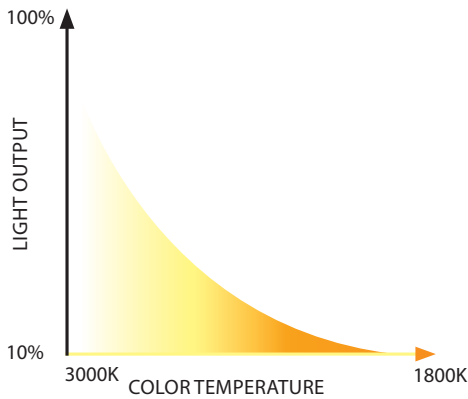

PRODUCT DESCRIPTION

Oculux 7011-WD gradually changes to a warmer color temperature as you dim. Available with two interchangeable beam options and 4 finishes. Oculux is available in H, J/J2, and L track configurations. Order according to track layout specifications.

FEATURES

- Dim-to-warm color temperature range: 3000K-1800K
- **2 beam angle options included:**
 - 55° beam film pre-installed and interchangeable 30° film supplied
- Integral driver and high output COB LED
- Outperforms halogen 50W MR16
- 350° horizontal and 90° vertical aiming
- 5 year warranty