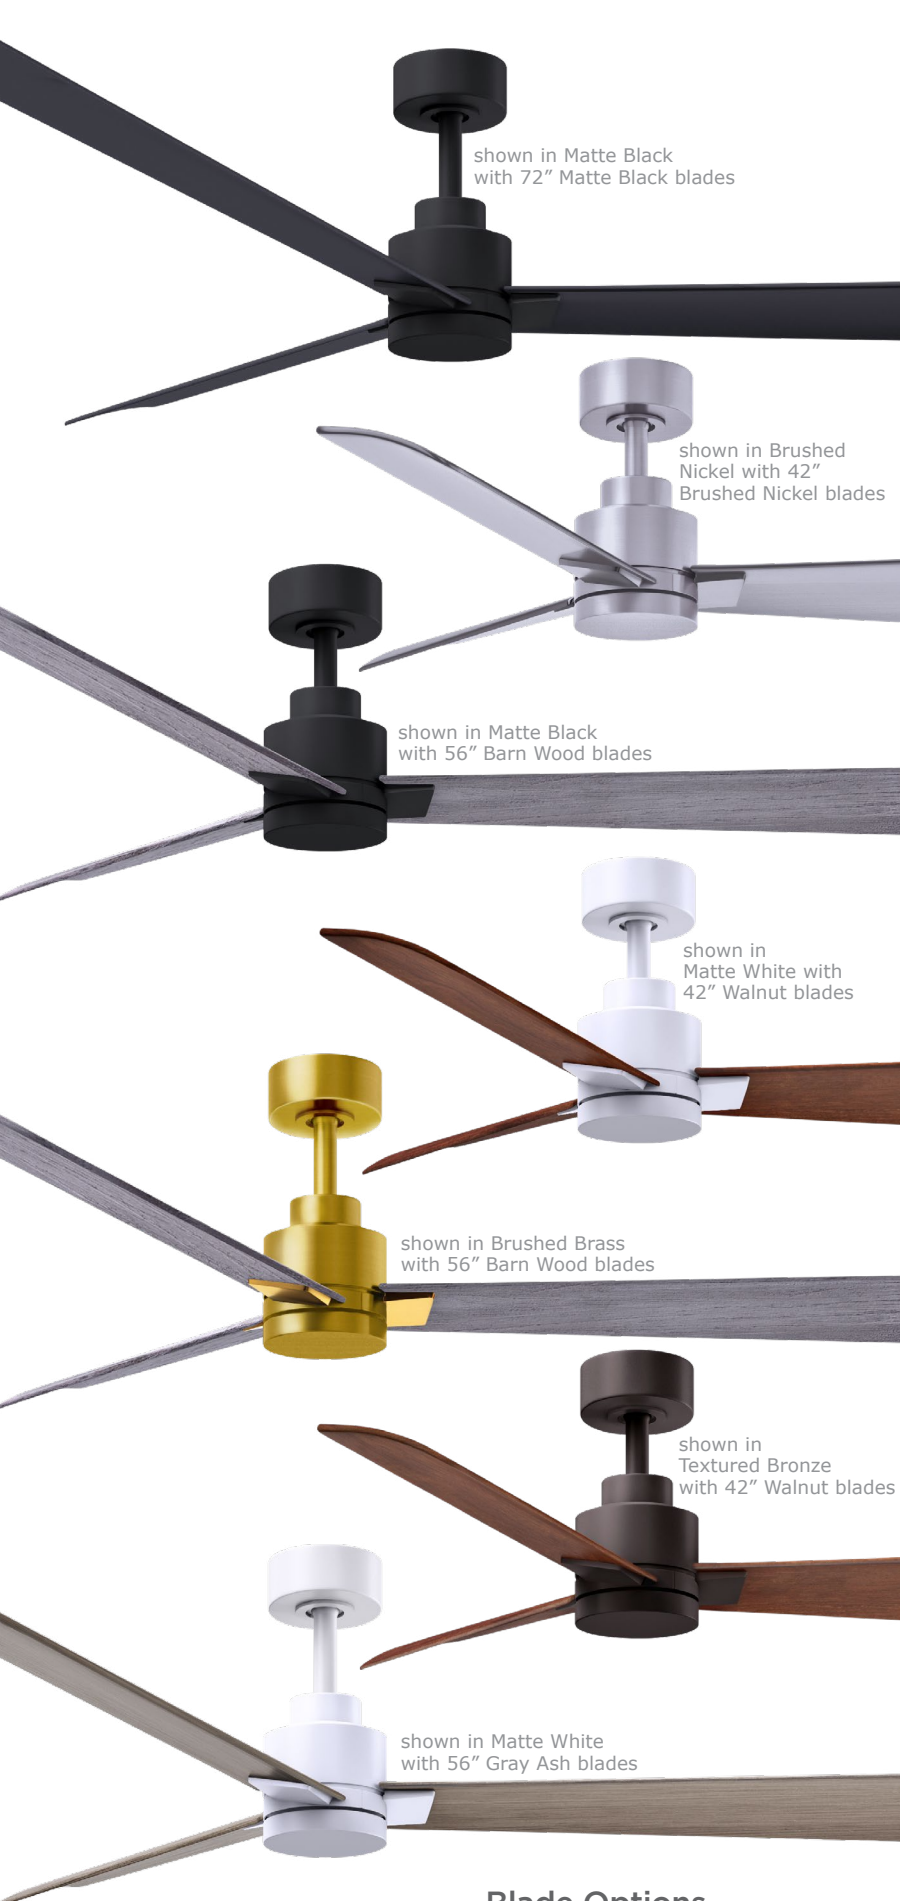

shown in Matte Black with 72" Matte Black blades

shown in Brushed Nickel with 42" Brushed Nickel blades

shown in Matte Black with 56" Barn Wood blades

shown in Matte White with 42" Walnut blades

shown in Brushed Brass with 56" Barn Wood blades

shown in Textured Bronze with 42" Walnut blades

shown in Matte White with 56" Gray Ash blades

ALESSANDRA

FINISH AND BLADE OPTIONS

SKU#	AK-XXXX-XXX-XX (Model+Finish+Blade+Diameter)	
Standard Finishes	Brushed Brass Brushed Nickel Matte Black Matte White Textured Bronze	BRBR BN BK MWH TB
Blade Finishes	Barn Wood Brushed Nickel Matte Black Matte White Gray Ash Walnut	BW BN BK MWH GA WN
Fan Diameter	42 inches / 107 cm 56 inches / 142 cm 72 inches / 183 cm	42 56 72

TECHNICAL SPECS

Fan Diameter	inches: 42, 56 or 72 centimeters: 107, 142 or 183
Blade Material	ABS
Overall Drop	8 inches / 20 cm + downrod length
Fan Weight	17 lbs
Downrods Lengths	inches: 5, 10, 20, 30, 48, 72 <i>Field cuttable. Non-threaded</i> centimeters: 13, 25, 51, 76, 122, 183
Downrod Diameter	1 inch
Voltage	110 or 220
Motor Type	DC
Environment	Wet location. All weather blade system. Neither outdoor coastal, saltwater nor chlorine compatible
Ambience	Silent
Safety Certification	ETL / CETL
Warranty	Limited Lifetime

NEW JAN 21, 2020 DOE MOTOR EFFICIENCY DATA

Fan Diameter	42 inch / 107 cm	56 inch / 142 cm	72 inch / 183 cm
RPM (Low / High)	50 / 192	50 / 138	50 / 107
CFM (Low / High)	1349 / 5741	2436 / 7259	4208 / 8869
Watts (High)	35.97	34.79	34.37
CFM/Watt (High)	168	232	307
Blade Pitch	13°	13°	13°

STANDARD EQUIPMENT

One downrod of 10 inches / 25 cm

Slant ceiling canopy for up to 30°

Black 6-speed RF remote control with reverse

ACCESSORIES

White wireless Decora-style, 6-speed, wall control

60° cathedral ceiling canopy

* Unipack is not available for 72" blade option

Blade Options