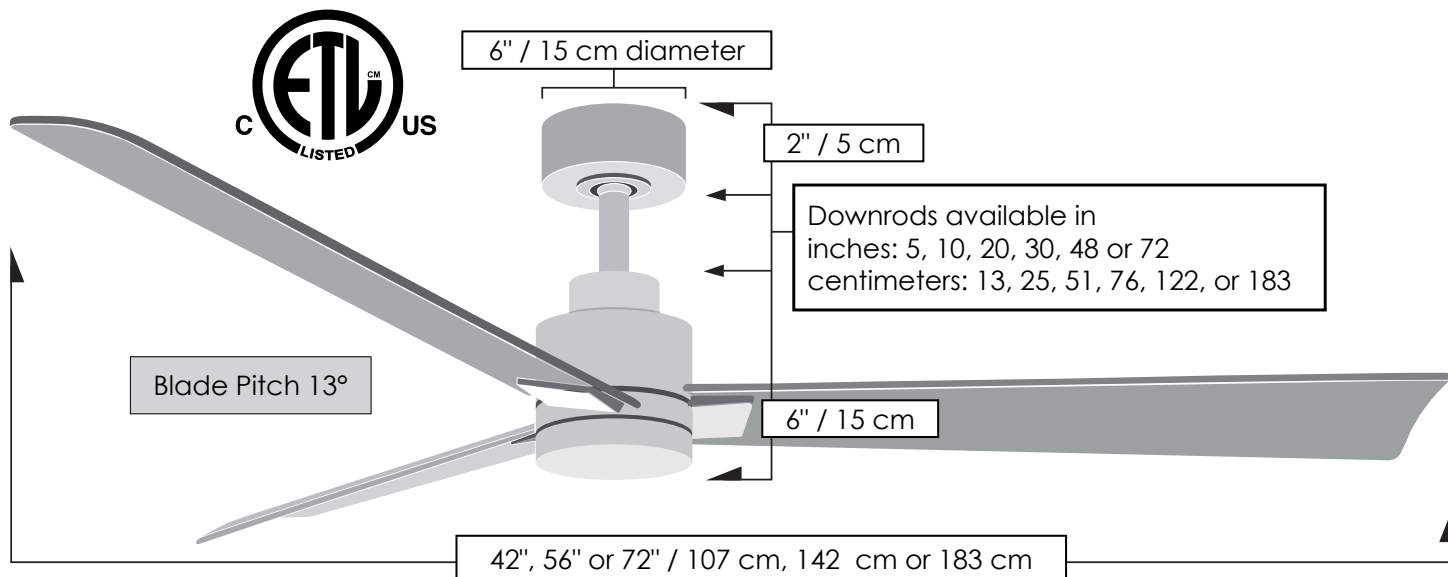

## TECHNICAL SPECS

Fan Diameter	inches: 42, 56 or 72 centimeters: 107, 142 or 183
Blade Material	ABS
Overall Drop	8 inches / 20 cm + downrod length
Fan Weight	17 lbs
Downrods Lengths	inches: 5, 10, 20, 30, 48, 72 <i>Field cuttable. Non-threaded</i> centimeters: 13, 25, 51, 76, 122, 183
Downrod Diameter	1 inch
Voltage	110 or 220
Motor Type	DC
Environment	Wet location. All weather blade system. Neither outdoor coastal, saltwater nor chlorine compatible
Ambience	Silent
Safety Certification	ETL / CETL
Warranty	Limited Lifetime

## STANDARD EQUIPMENT

One downrod of 10 inches / 25 cm

Slant ceiling canopy for up to 30°

Black 6-speed RF remote control with reverse

## ACCESSORIES

White wireless Decora-style, 6-speed, wall control

60° cathedral ceiling canopy

\* Unipack is not available for 72" blade option

## Blade Options