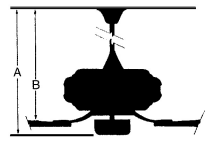

Shown with Optional LED Light Kit #: K9787L-WHF (Not Incl.)

Image File Name: F787-WHF.jpg

Item # F787-WHF	UPC Code: 706411054402
Product Family Name: Simple	Finish: Flat White
Category: EXTERIOR FAN	Category Type: Ceiling Fan
Certification 4009339	
Patents:	
Notes:	

MEASUREMENTS

Blade Finish:					Reversible Blades:	No
Blade Material:					Slope:	Yes
Blade Sweep:	No. of Blades:	Blade Pitch:	Hanging Weight:			
52"	3	14 DEGREES	10.8			
Downrod 1:	Downrod 1 Outside Dia:	Downrod 2:	Downrod 2 Outside Dia:			
6"	0.75					
Ceiling to Lowest Point: (Dim A)	Ceiling to Blade (Dim B)	Lead Wire:	Motor Size:			
10.0	9.5	8"	DC 123X30MM			