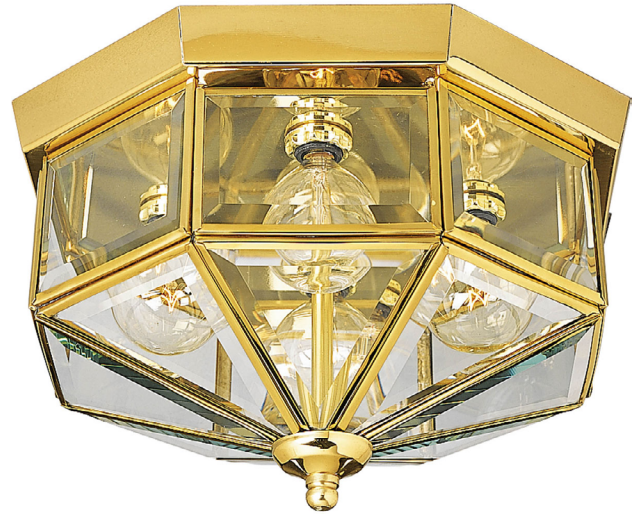

DATE: _____ TYPE: _____

NAME: _____

PROJECT: _____

Incandescent

P5789-10

Beveled Glass

Four-light octagonal close-to-ceiling fixture with clear, bound beveled glass. Solid brass construction. G-lamps recommended. Traditional styling perfect for halls, closets, porches, laundry rooms, bedroom. Polished Brass finish.

- Clear beveled glass panels.
- Solid brass construction.
- G lamps recommended.

Category: Close-to-Ceiling

Finish: Polished Brass (plated)

Construction: Solid brass Construction

Glass/Shade: Clear Beveled glass panels

Diameter: 11-1/8"

Height: 6-1/4"

MOUNTING	ELECTRICAL	LAMPING	ADDITIONAL INFORMATION
<p>Ceiling mounted</p> <p>Mounting strap for outlet box included</p> <p>Canopy covers a standard 4" octagonal recessed outlet box</p> <p>11.0125" W., 0.9375" ht., 11.0125" depth</p>	<p>Pre-wired</p> <p>6" of wire supplied</p> <p>120 V</p>	<p>Quantity:</p> <p>Four 25w max. Candelabra Base</p> <p>E12 base phenolic sockets</p>	<p>UL-CUL Damp location listed</p> <p>1 year warranty</p>