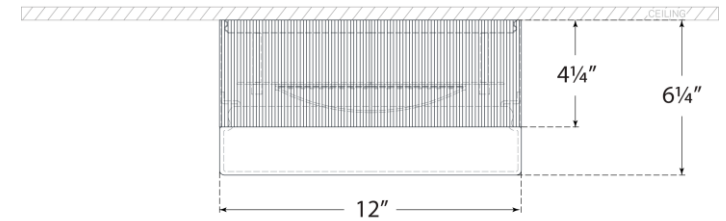

TEAR SHEET

Ace 12" Flush Mount

Item # TOB 4356BZ-WG

Designer: Thomas O'Brien

Height: 6.25"

Width: 12"

Finishes: BZ, HAB, PN

Glass Options: WG

Socket: Dedicated LED

Wattage: 30w (2400lm)

Note: UL Only

Front View

Bottom View