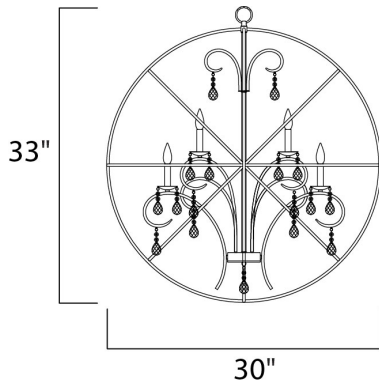

### PRODUCT DESCRIPTION

A spherical frame of metal surround a simple line chandelier draped in crystal for a transitional style that fits any interior design. Orbit is available in 2 sizes and 2 finishes, Oil Rubbed Bronze with Cognac crystal and a combo finish of Anthracite and Polished Nickel with Clear crystal.

### MEASUREMENTS

DIMENSION : 30" L x 30" W x 33" H  
 MAX OAH : 69" OAH  
 HANGING WEIGHT : 21.56 lb