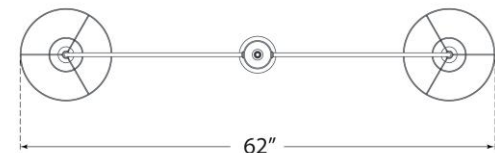

TEAR SHEET

Piaf Large Two Light Linear Pendant

Item # TOB 5455SG-L

Designer: Thomas O'Brien

O/A Height: 57"

Fixture Height: 18.5"

Min. Custom Height: 23.75"

Width: 62" x 12"

Canopy: 4.75" Round

Finishes: AI/EBO, PW, SG

Shade Treatments: L

Shade Details: 4.5" x 12" x 6"

Socket: 2 - E12 Candelabra

Wattage: 2 - 6.5 LED B11

Weight: 9 Pounds

Side View

Bottom View