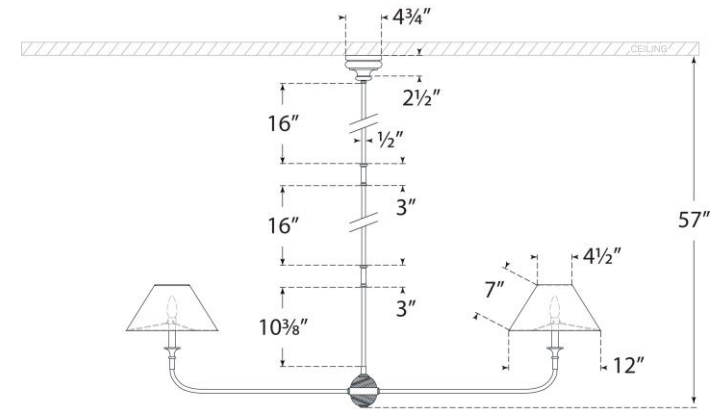

TEAR SHEET

Piaf Large Two Light Linear Pendant

Item # TOB 5455SG-L

Designer: Thomas O'Brien

O/A Height: 57"

Fixture Height: 18.5"

Min. Custom Height: 23.75"

Width: 62" x 12"

Canopy: 4.75" Round

Finishes: AI/EBO, PW, SG

Shade Treatments: L

Shade Details: 4.5" x 12" x 6"

Socket: 2 - E12 Candelabra

Wattage: 2 - 6.5 LED B11

Weight: 9 Pounds

Side View

Bottom View