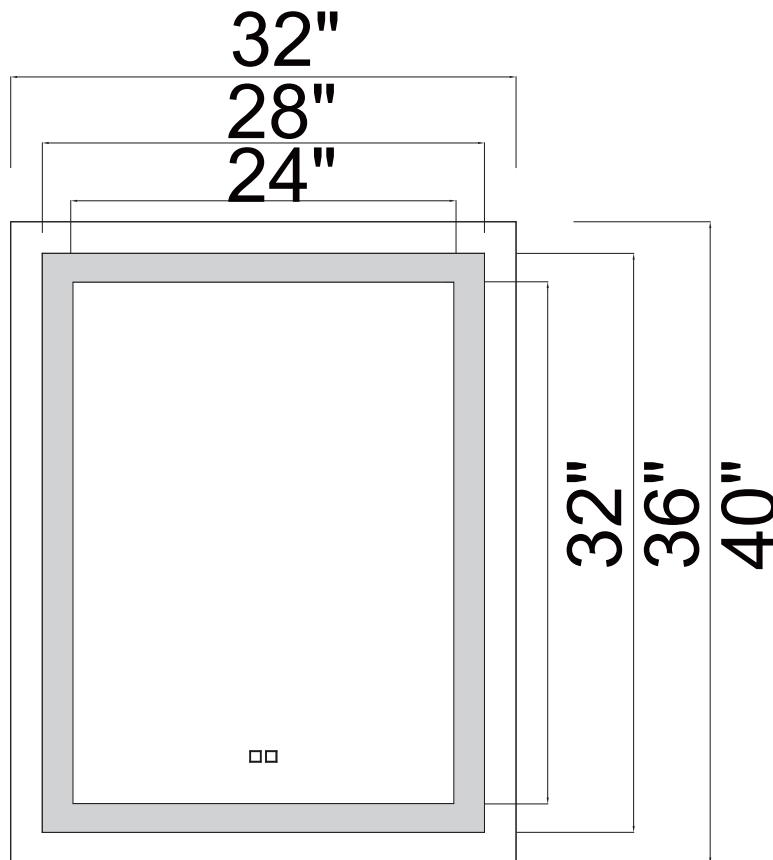

PROJECT: \_\_\_\_\_  
 FIXTURE TYPE: \_\_\_\_\_  
 LOCATION: \_\_\_\_\_  
 CONTACT/PHONE: \_\_\_\_\_

**Mirror can not turn on/off from a wall switch**

Item	1232W32-40-A
Collection	ABIGAIL
Finish	White
Glass	-----
Crystal	-----
Input	120V AC,60HZ,AC

Shade	-----
Length/Dia.	32"
Width/Ext.	2"
Height	40"
Maximum	-----
Lumens	1196

Light Source	LED
Bulb Info.	23W
Included	-----
Dimmable	Yes
Color	3000K, 4000K, 6000K
Weight	40 lb