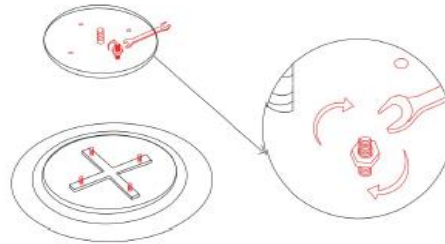

MOE'S

home collection

ASSEMBLY INSTRUCTIONS.

NYLES MARBLE DINNING TABLE

GK-1005-37

THANK YOU FOR YOUR PURCHASE!

PARTS AND HARDWARE.

PARTS LIST

No.	DESCRIPTION	IMAGE	QTY
A	METAL BASE		1
B	METAL BASE 2		1
C	TOP		1

HARDWARES LIST

No.	DESCRIPTION	IMAGE	QTY
D	SPANNER14/15		1
E	NUT15X18MM		4
F	HAXBOLT 25x90MM		1

NOTES.

Thank you for purchasing this quality product! Be sure to check all packing material carefully for small part that may have come loose inside the carton during shipping.

CAUTION: The item is heavy, assembly should Be performed by two people.

STEP 1.

STEP 2.

STEP 3.

STEP 4.