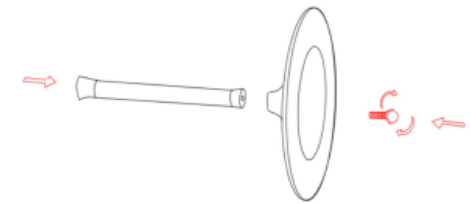

MOE'S

home collection

ASSEMBLY INSTRUCTIONS.

NYLES MARBLE DINNING TABLE

GK-1005-37

THANK YOU FOR YOUR PURCHASE!

PARTS AND HARDWARE.

PARTS LIST

No.	DESCRIPTION	IMAGE	QTY
A	METAL BASE		1
B	METAL BASE 2		1
C	TOP		1

HARDWARES LIST

No.	DESCRIPTION	IMAGE	QTY
D	SPANNER14/15		1
E	NUT15X18MM		4
F	HAXBOLT 25x90MM		1

NOTES.

Thank you for purchasing this quality product! Be sure to check all packing material carefully for small part that may have come loose inside the carton during shipping.

CAUTION: The item is heavy, assembly should Be performed by two people.

STEP 1.

STEP 2.

STEP 3.

STEP 4.