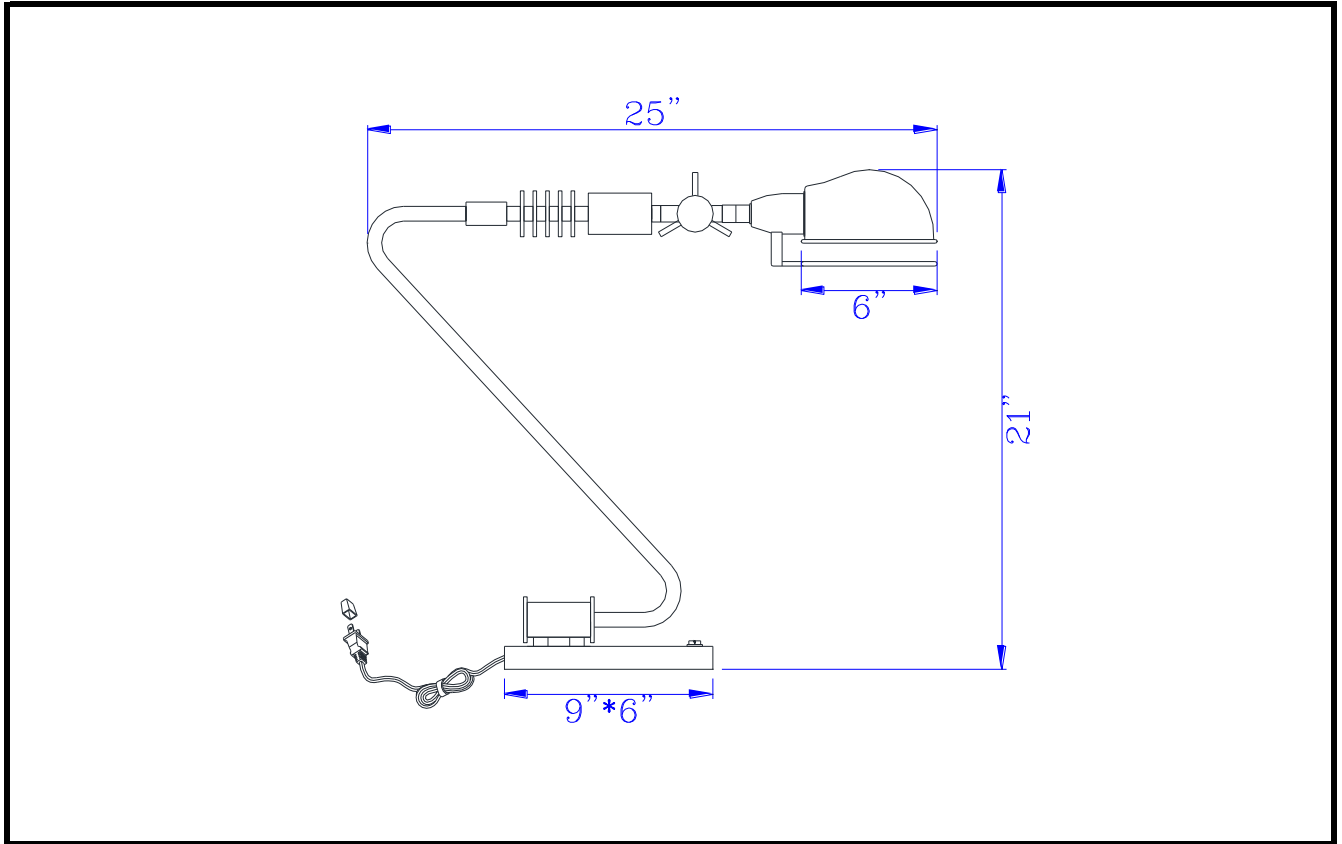

- Model No:** BO-2734DK
- Description:** 60W adjustable desk lamp
- Material:** Metal
- Finish :** Dark Bronze
- Height:** 21"
- Reach:** 25"
- Base Width:** 9"x6"
- Wattage :** 60W
- Socket :** Medium Base (E26)
- Switch:** On/off
- Bulb:** Incandescent, CFL
- Wire Length:** 6'
- Wire Color:** Black
- Shade No:**
- Material:** Metal
- Shade size:** Dia.6"
- Certificate :**