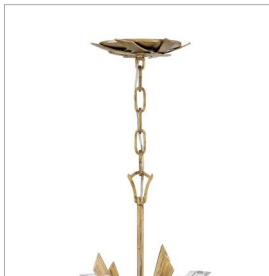

VIDA

FR40906BNG

MEDIUM SINGLE TIER PENDANT

Vida's modern design bursts with a flourishing style that is both highly dramatic and finely sculpted. A statement piece with crystal accents and unique canopy detailing, Vida injects a thrilling dash of contemporary inspiration to its surroundings.

DETAILS	
FINISH:	Burnished Gold
MATERIAL:	Steel
SLOPE DEGREE:	90
DIMMABLE:	YES, WITH DIMMABLE LAMP (NOT INCLUDED)

DIMENSIONS	
WIDTH:	36"
HEIGHT:	27.8"
DEPTH:	27.8
WEIGHT:	24.3lb

LIGHT SOURCE	
LIGHT SOURCE:	Socketed
WATTAGE:	13-5w Cand. LED, 60w Equiv.
VOLTAGE:	120v

MOUNTING	
CANOPY:	6.5" Dia.
LEAD WIRE:	1 X 144"

SHIPPING	
CARTON LENGTH:	32.5
CARTON WIDTH:	32.5
CARTON HEIGHT:	28
CARTON WEIGHT:	41.8

PRODUCT DETAILS:

- This item may be hung on a sloped ceiling
- Suitable for use in dry (indoor) locations as defined by NEC and CEC. Meets United States UL Underwriters Laboratories & CSA Canadian Standards Association Product Safety Standards.
- Fixture is oval in shape
- Merging the best of traditional and modern elements with a sophisticated and streamlined look
- Luxurious gold finish with opulent sheen