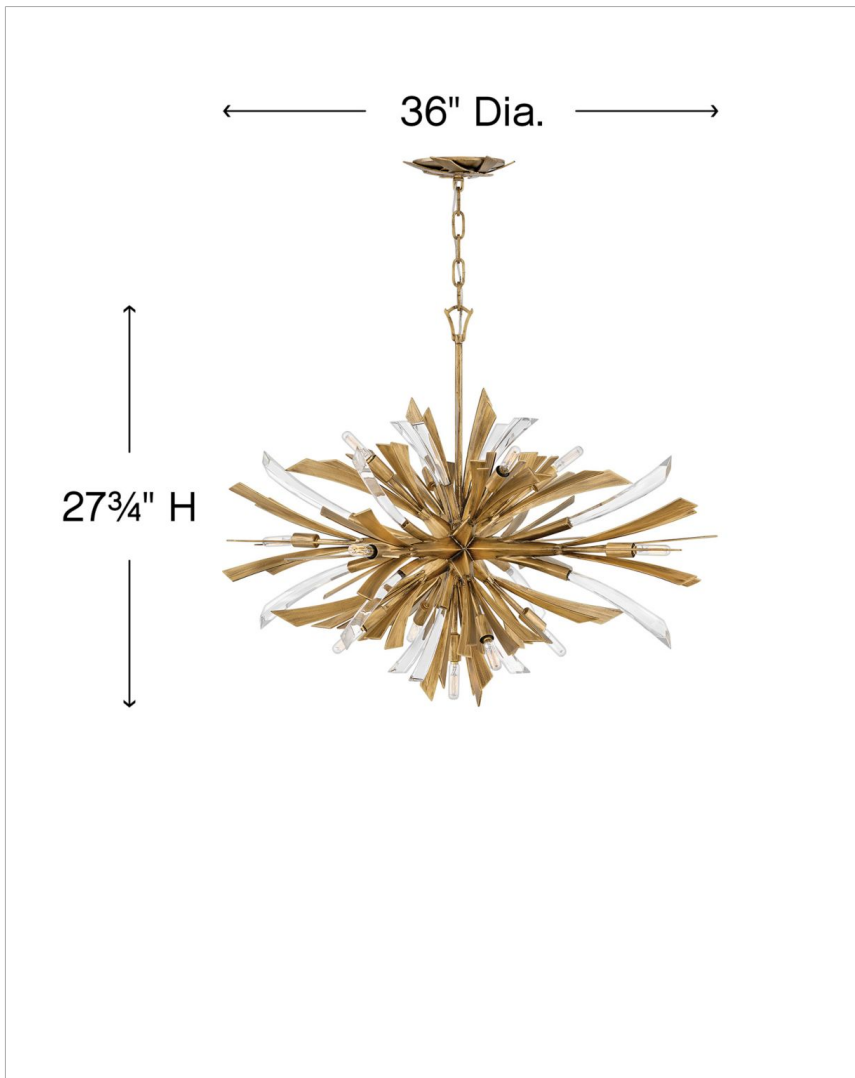

VIDA

FR40906BNG

MEDIUM SINGLE TIER PENDANT

Vida's modern design bursts with a flourishing style that is both highly dramatic and finely sculpted. A statement piece with crystal accents and unique canopy detailing, Vida injects a thrilling dash of contemporary inspiration to its surroundings.

DETAILS	
FINISH:	Burnished Gold
MATERIAL:	Steel
SLOPE DEGREE:	90
DIMMABLE:	YES, WITH DIMMABLE LAMP (NOT INCLUDED)

DIMENSIONS	
WIDTH:	36"
HEIGHT:	27.8"
DEPTH:	27.8
WEIGHT:	24.3lb

LIGHT SOURCE	
LIGHT SOURCE:	Socketed
WATTAGE:	13-5w Cand. LED, 60w Equiv.
VOLTAGE:	120v

MOUNTING	
CANOPY:	6.5" Dia.
LEAD WIRE:	1 X 144"

SHIPPING	
CARTON LENGTH:	32.5
CARTON WIDTH:	32.5
CARTON HEIGHT:	28
CARTON WEIGHT:	41.8

PRODUCT DETAILS:

- This item may be hung on a sloped ceiling
- Suitable for use in dry (indoor) locations as defined by NEC and CEC. Meets United States UL Underwriters Laboratories & CSA Canadian Standards Association Product Safety Standards.
- Fixture is oval in shape
- Merging the best of traditional and modern elements with a sophisticated and streamlined look
- Luxurious gold finish with opulent sheen