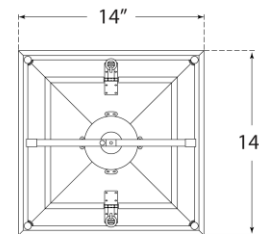

TEAR SHEET

Coventry Small Lantern

Item # CHC 5108WHT/AB-CG

Designer: Chapman & Myers

Height: 27.25"

Width: 14"

Canopy: 5.5" Round

Finishes: BLK/AB, WHT/AB

Glass Options: CG

Socket: 4 - E12 Candelabra

Wattage: 4 - 40 C11

Weight: 31 Pounds

Top View

Front View