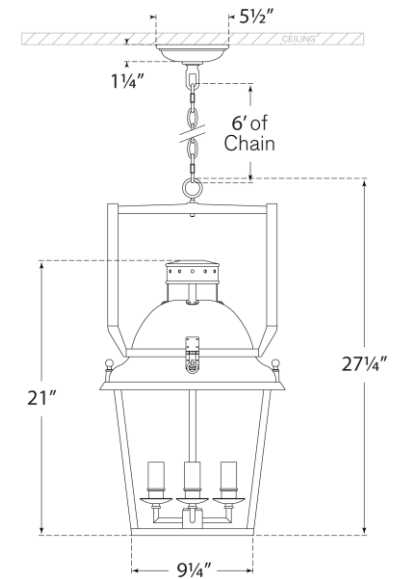

TEAR SHEET

Coventry Small Lantern

Item # CHC 5108WHT/AB-CG

Designer: Chapman & Myers

Height: 27.25"

Width: 14"

Canopy: 5.5" Round

Finishes: BLK/AB, WHT/AB

Glass Options: CG

Socket: 4 - E12 Candelabra

Wattage: 4 - 40 C11

Weight: 31 Pounds

Top View

Front View