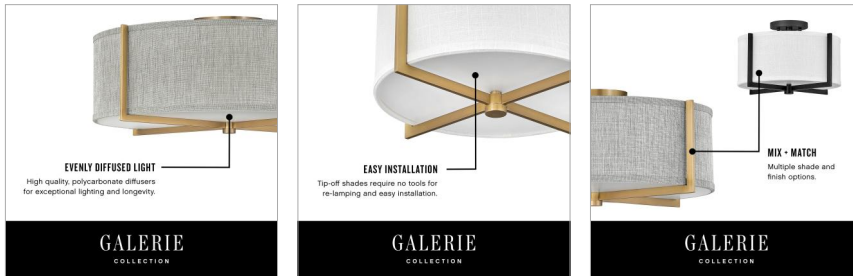

## AXIS OFF WHITE

**41710HB**

LARGE SEMI-FLUSH MOUNT

Creativity meets practicality in Axis. Featuring a classic crossed-stem design, its shade comes in Off White Linen or Heather Gray Linen, complemented by a Black or Heritage Brass finish.

DETAILS	
FINISH:	Heritage Brass
MATERIAL:	Steel
SHADE:	Off-White Linen
DIMMABLE:	YES, WITH DIMMABLE LAMP (NOT INCLUDED)

DIMENSIONS	
WIDTH:	25.5"
HEIGHT:	10.5"
WEIGHT:	6.5lb

LIGHT SOURCE	
LIGHT SOURCE:	Socketed
WATTAGE:	4-14w Med. LED, 25w Equiv.
VOLTAGE:	120v

### PRODUCT DETAILS:

- Merging modern and classic elements, the Galerie collection offers a selection of LED ceiling and sconce fixtures with unique details that effortlessly balance a variety of spaces with form and function. The complementary contours, materials and finishes allow each silhouette to be used in unison or easily combined with other Galerie pieces.
- Suitable for use in dry (indoor) locations as defined by NEC and CEC. Meets United States UL Underwriters Laboratories & CSA Canadian Standards Association Product Safety Standards.
- Merging the best of traditional and modern elements with a sophisticated and streamlined look
- Diffusers are made of high transmittance, high diffusion, color stable LDA-filled polycarbonate to maximize delivered lumens