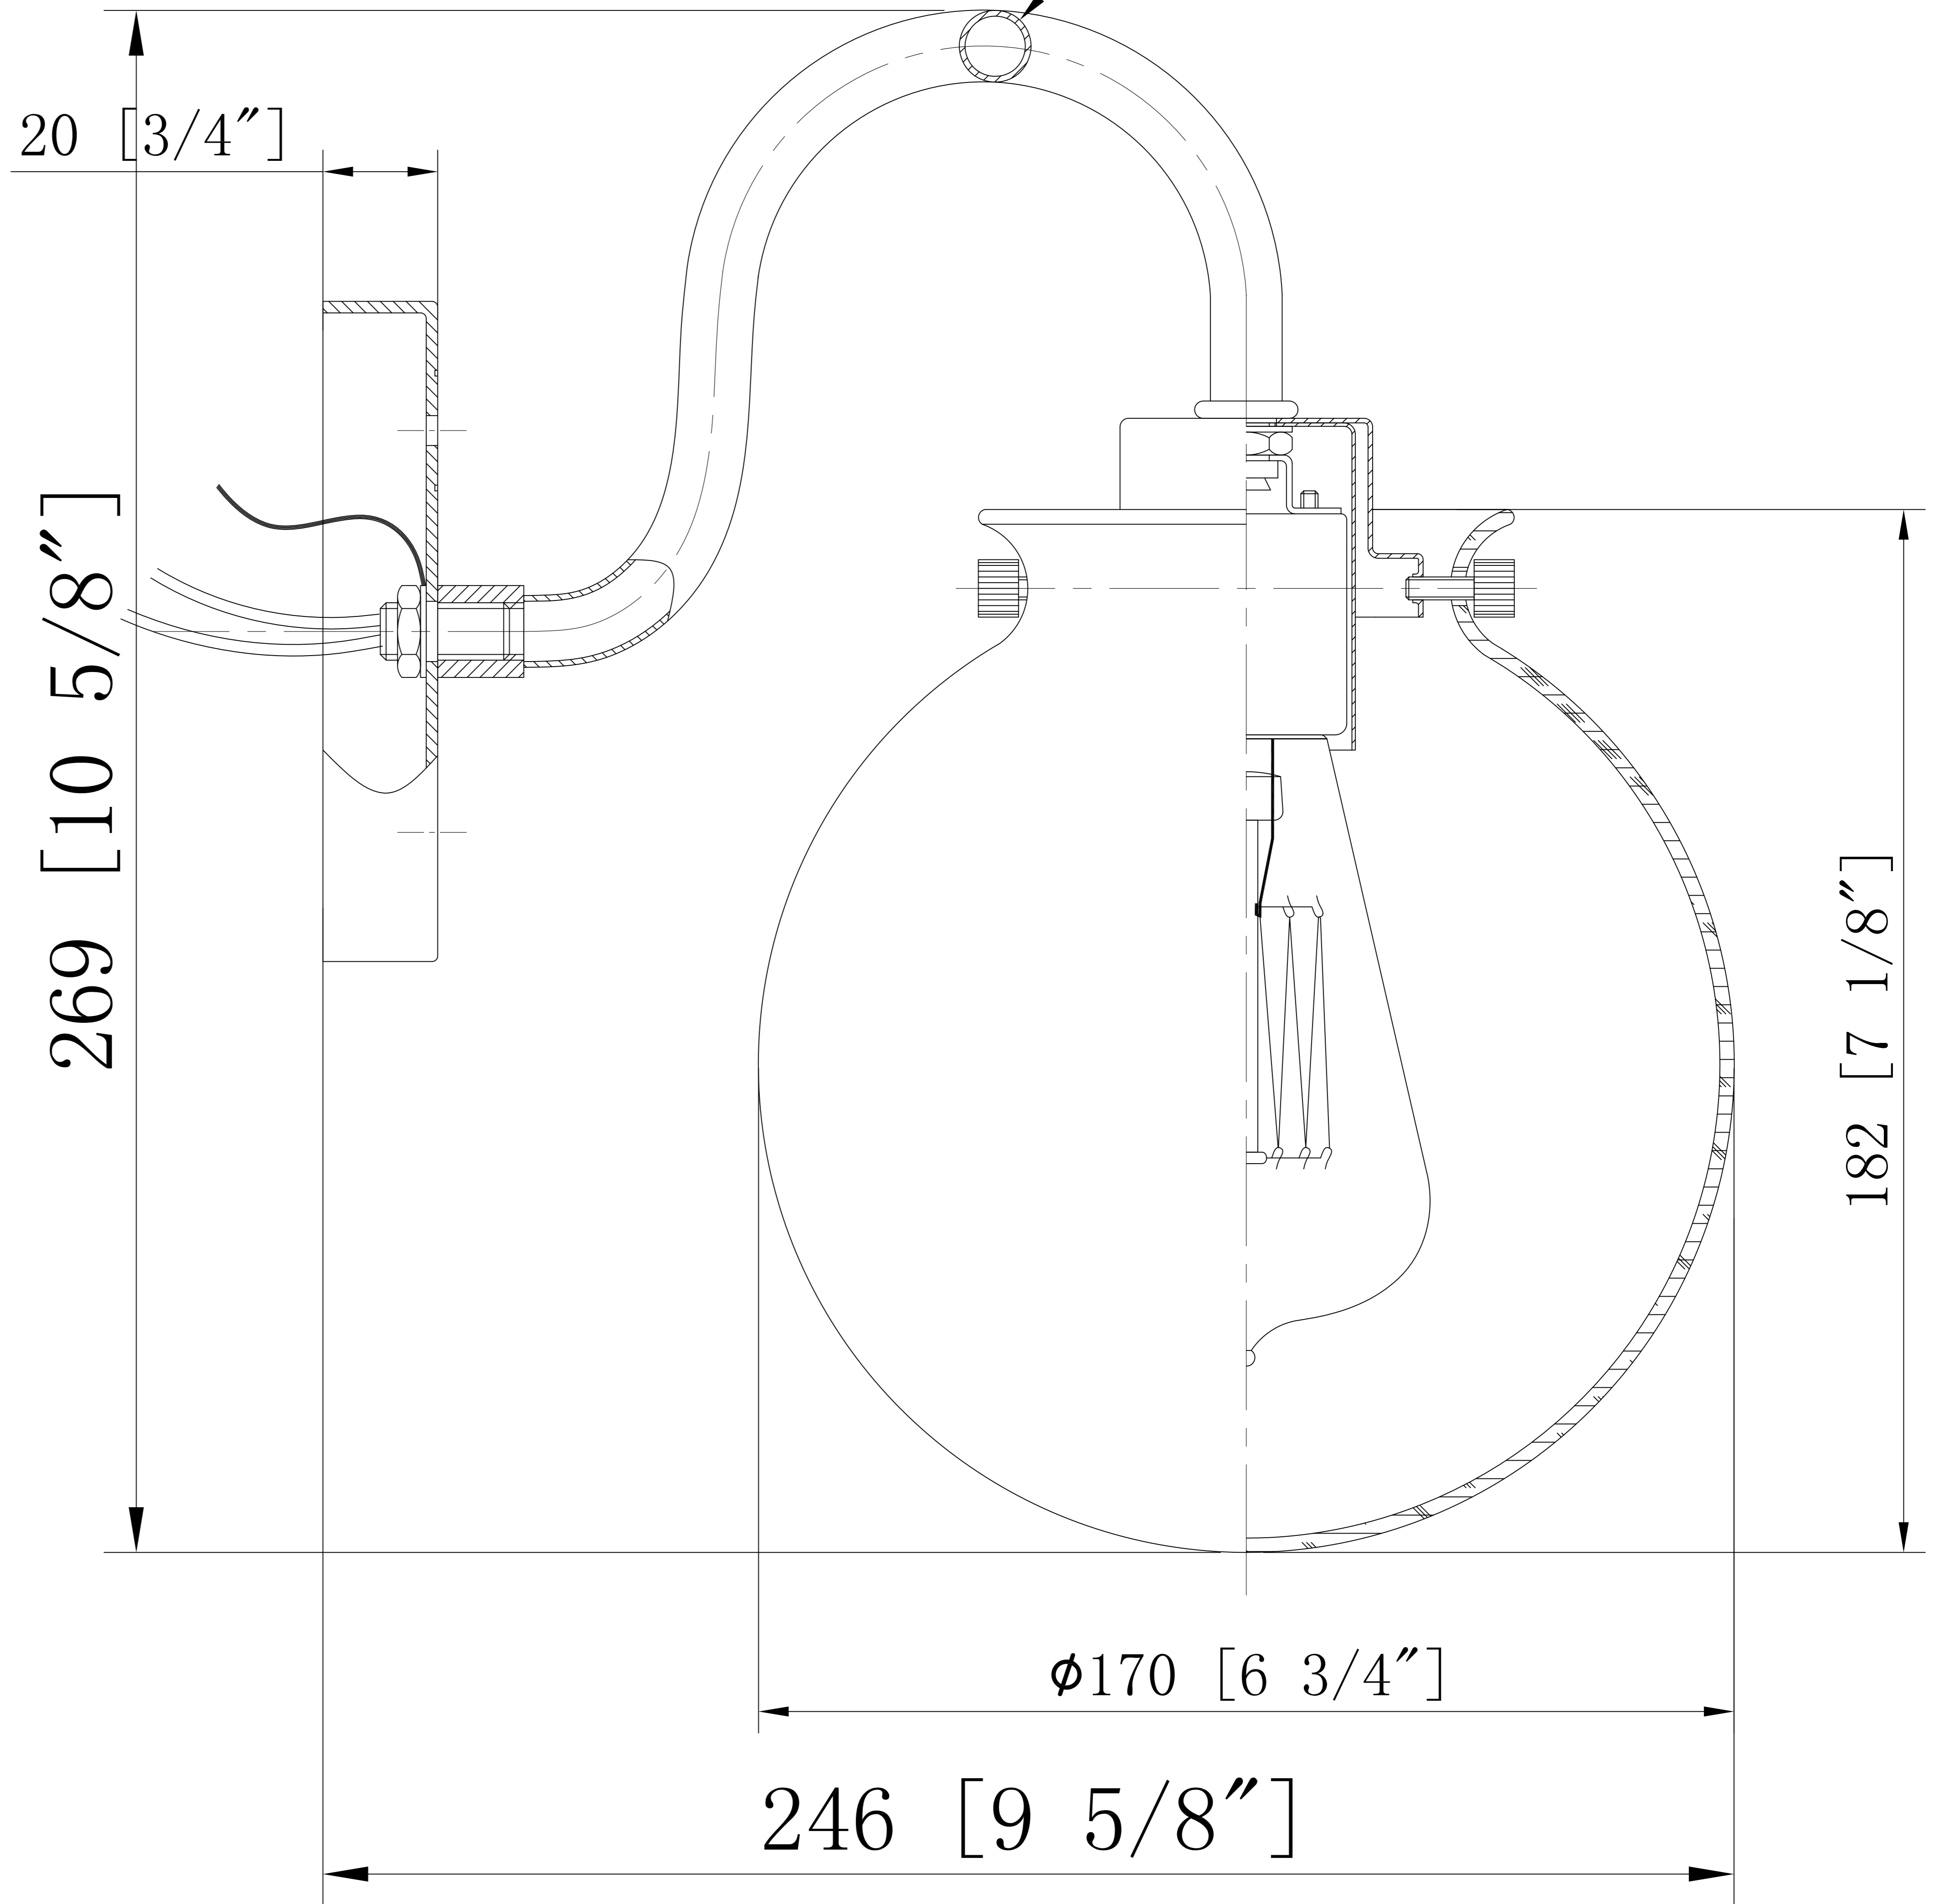

ø10 [ø3/8"]

LAMP BODY COLOR

ø115 [ø4 1/2"]

170 [6 3/4"]

20 [3/4"]

269 [10 5/8"]

ø12.5 [ø1/2"]

182 [7 1/8"]

ø170 [6 3/4"]

246 [9 5/8"]

INNOVATIONS LIGHTING
 DESIGN COPYRIGHT - 12/03/2019
 ALL RIGHTS RESERVED AND MAY
 NOT BE DUPLICATED WITHOUT OUR
 WRITTEN PERMISSION

ITEM: 437-1W