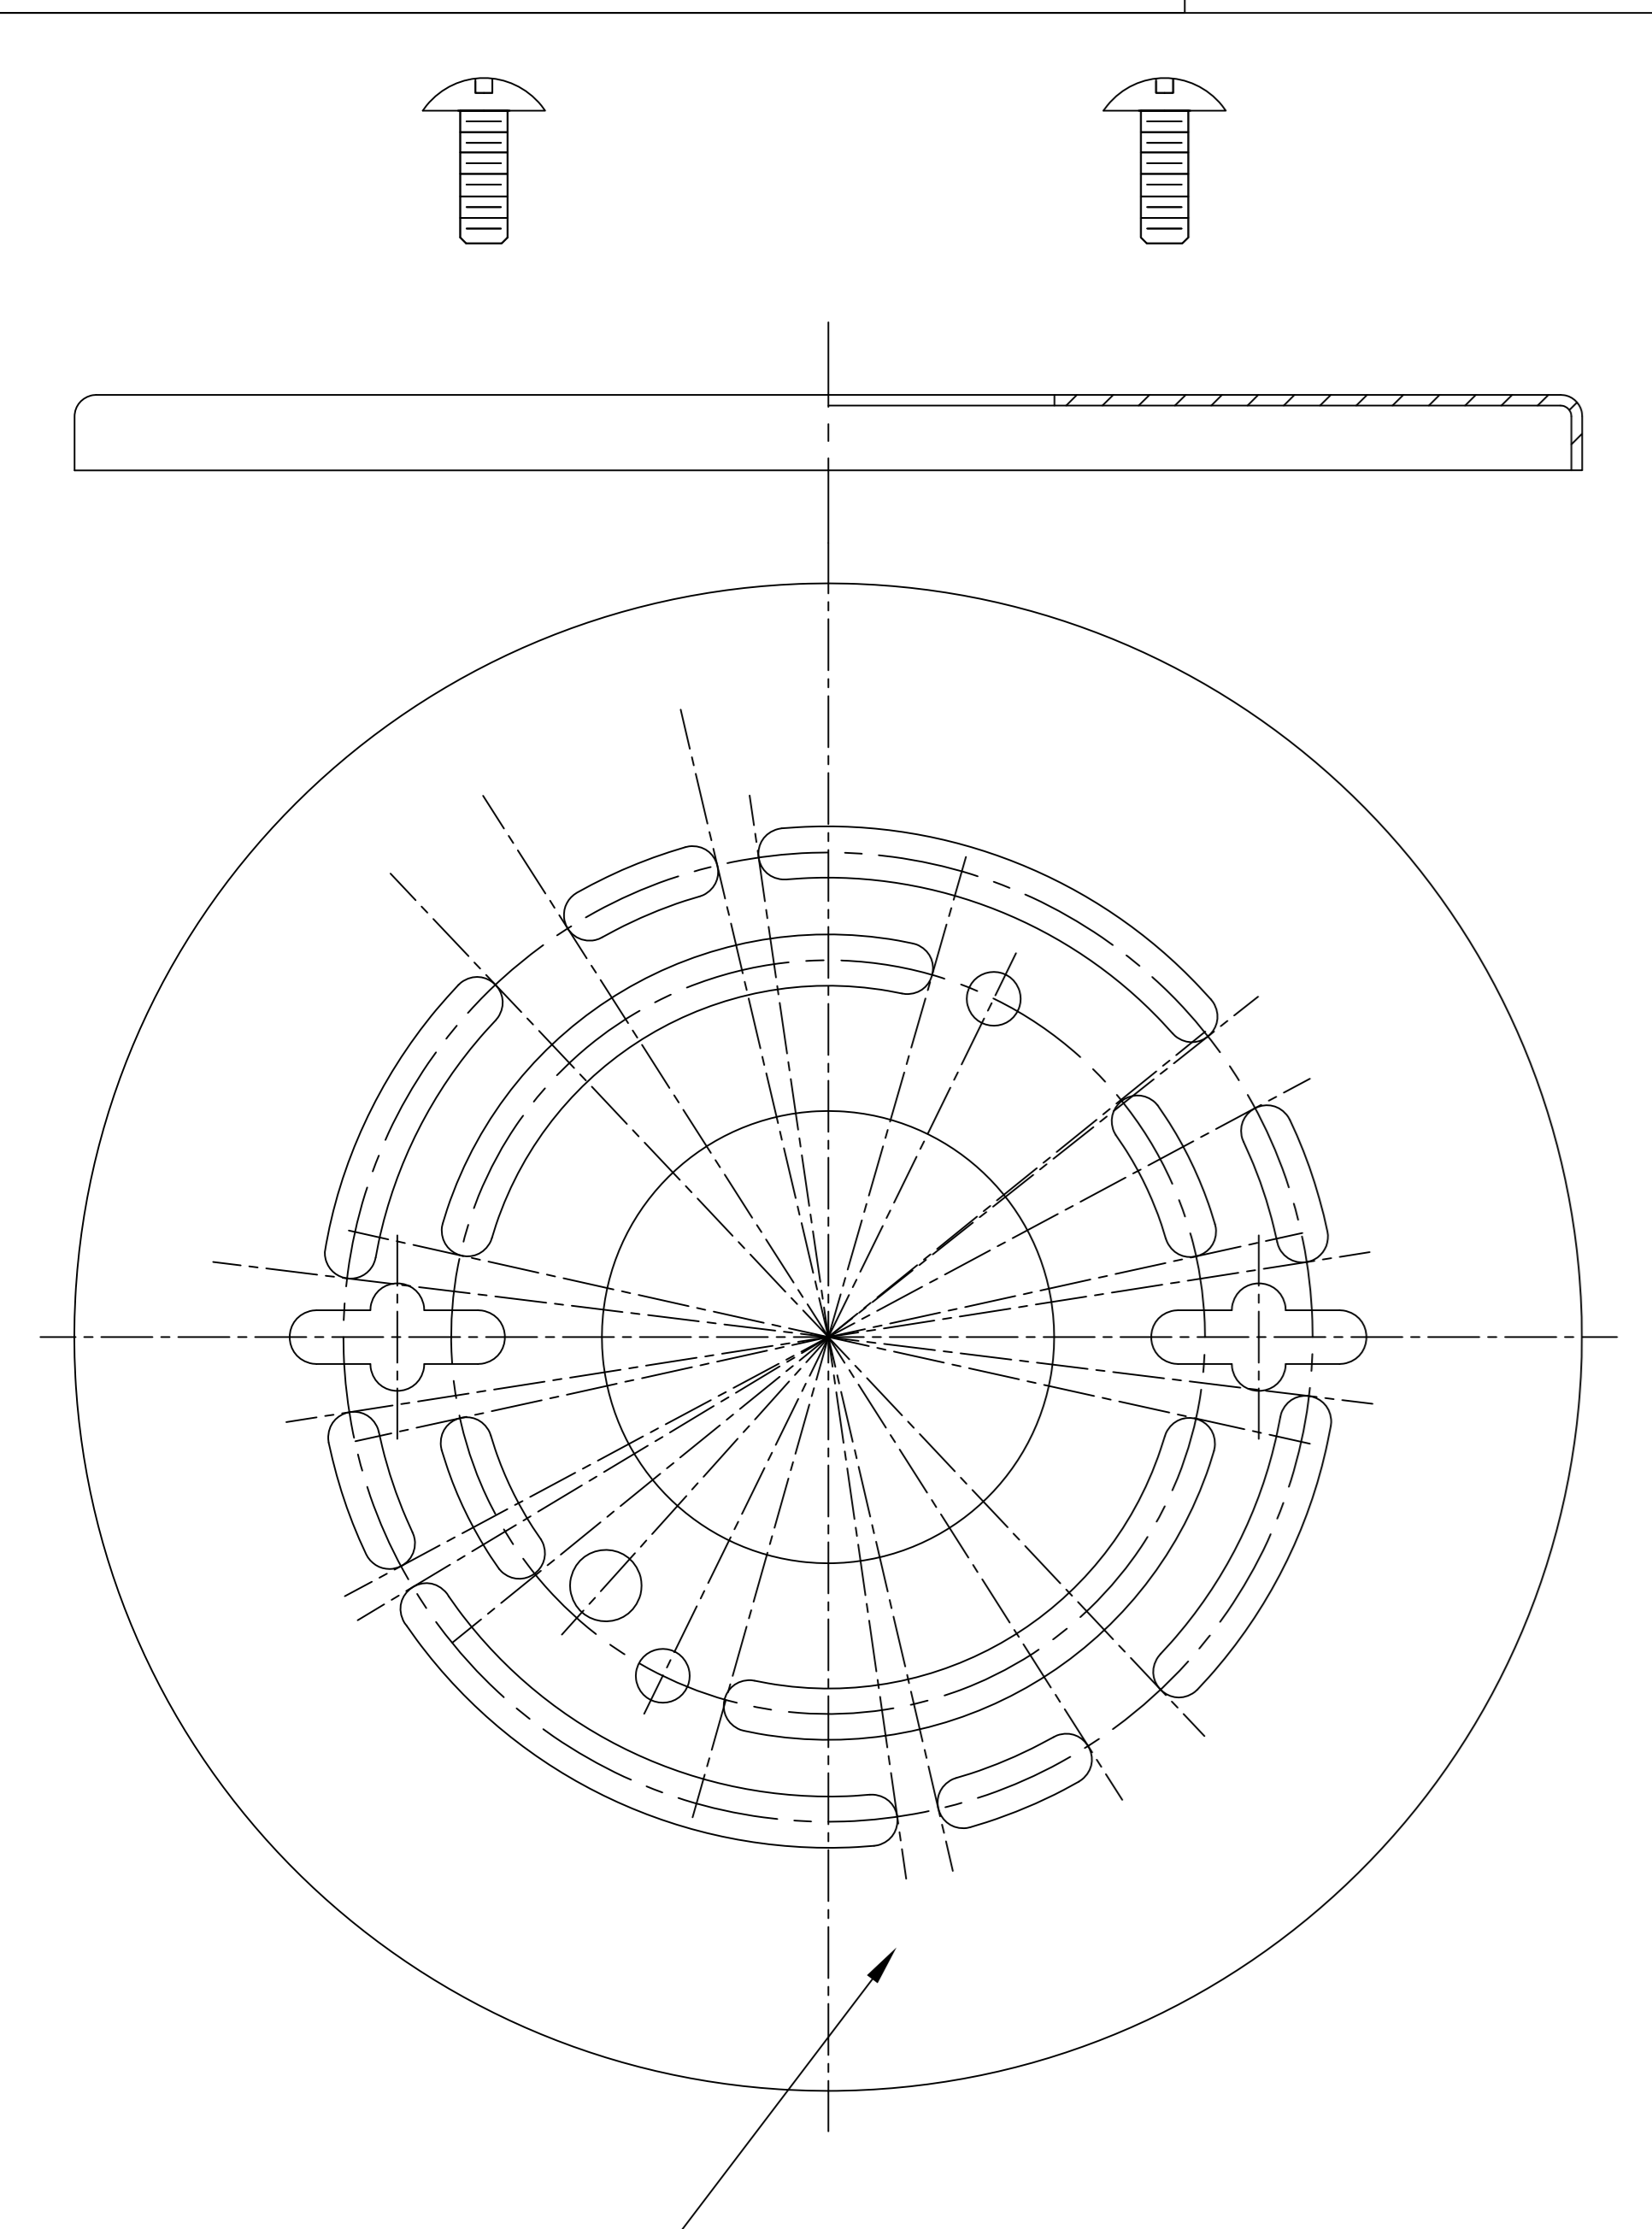

ø10 [ø3/8"]

LAMP BODY COLOR

ø115 [ø4 1/2"]

170 [6 3/4"]

20 [3/4"]

269 [10 5/8"]

ø12.5 [ø1/2"]

182 [7 1/8"]

ø170 [6 3/4"]

246 [9 5/8"]

INNOVATIONS LIGHTING
 DESIGN COPYRIGHT - 12/03/2019
 ALL RIGHTS RESERVED AND MAY
 NOT BE DUPLICATED WITHOUT OUR
 WRITTEN PERMISSION

ITEM: 437-1W