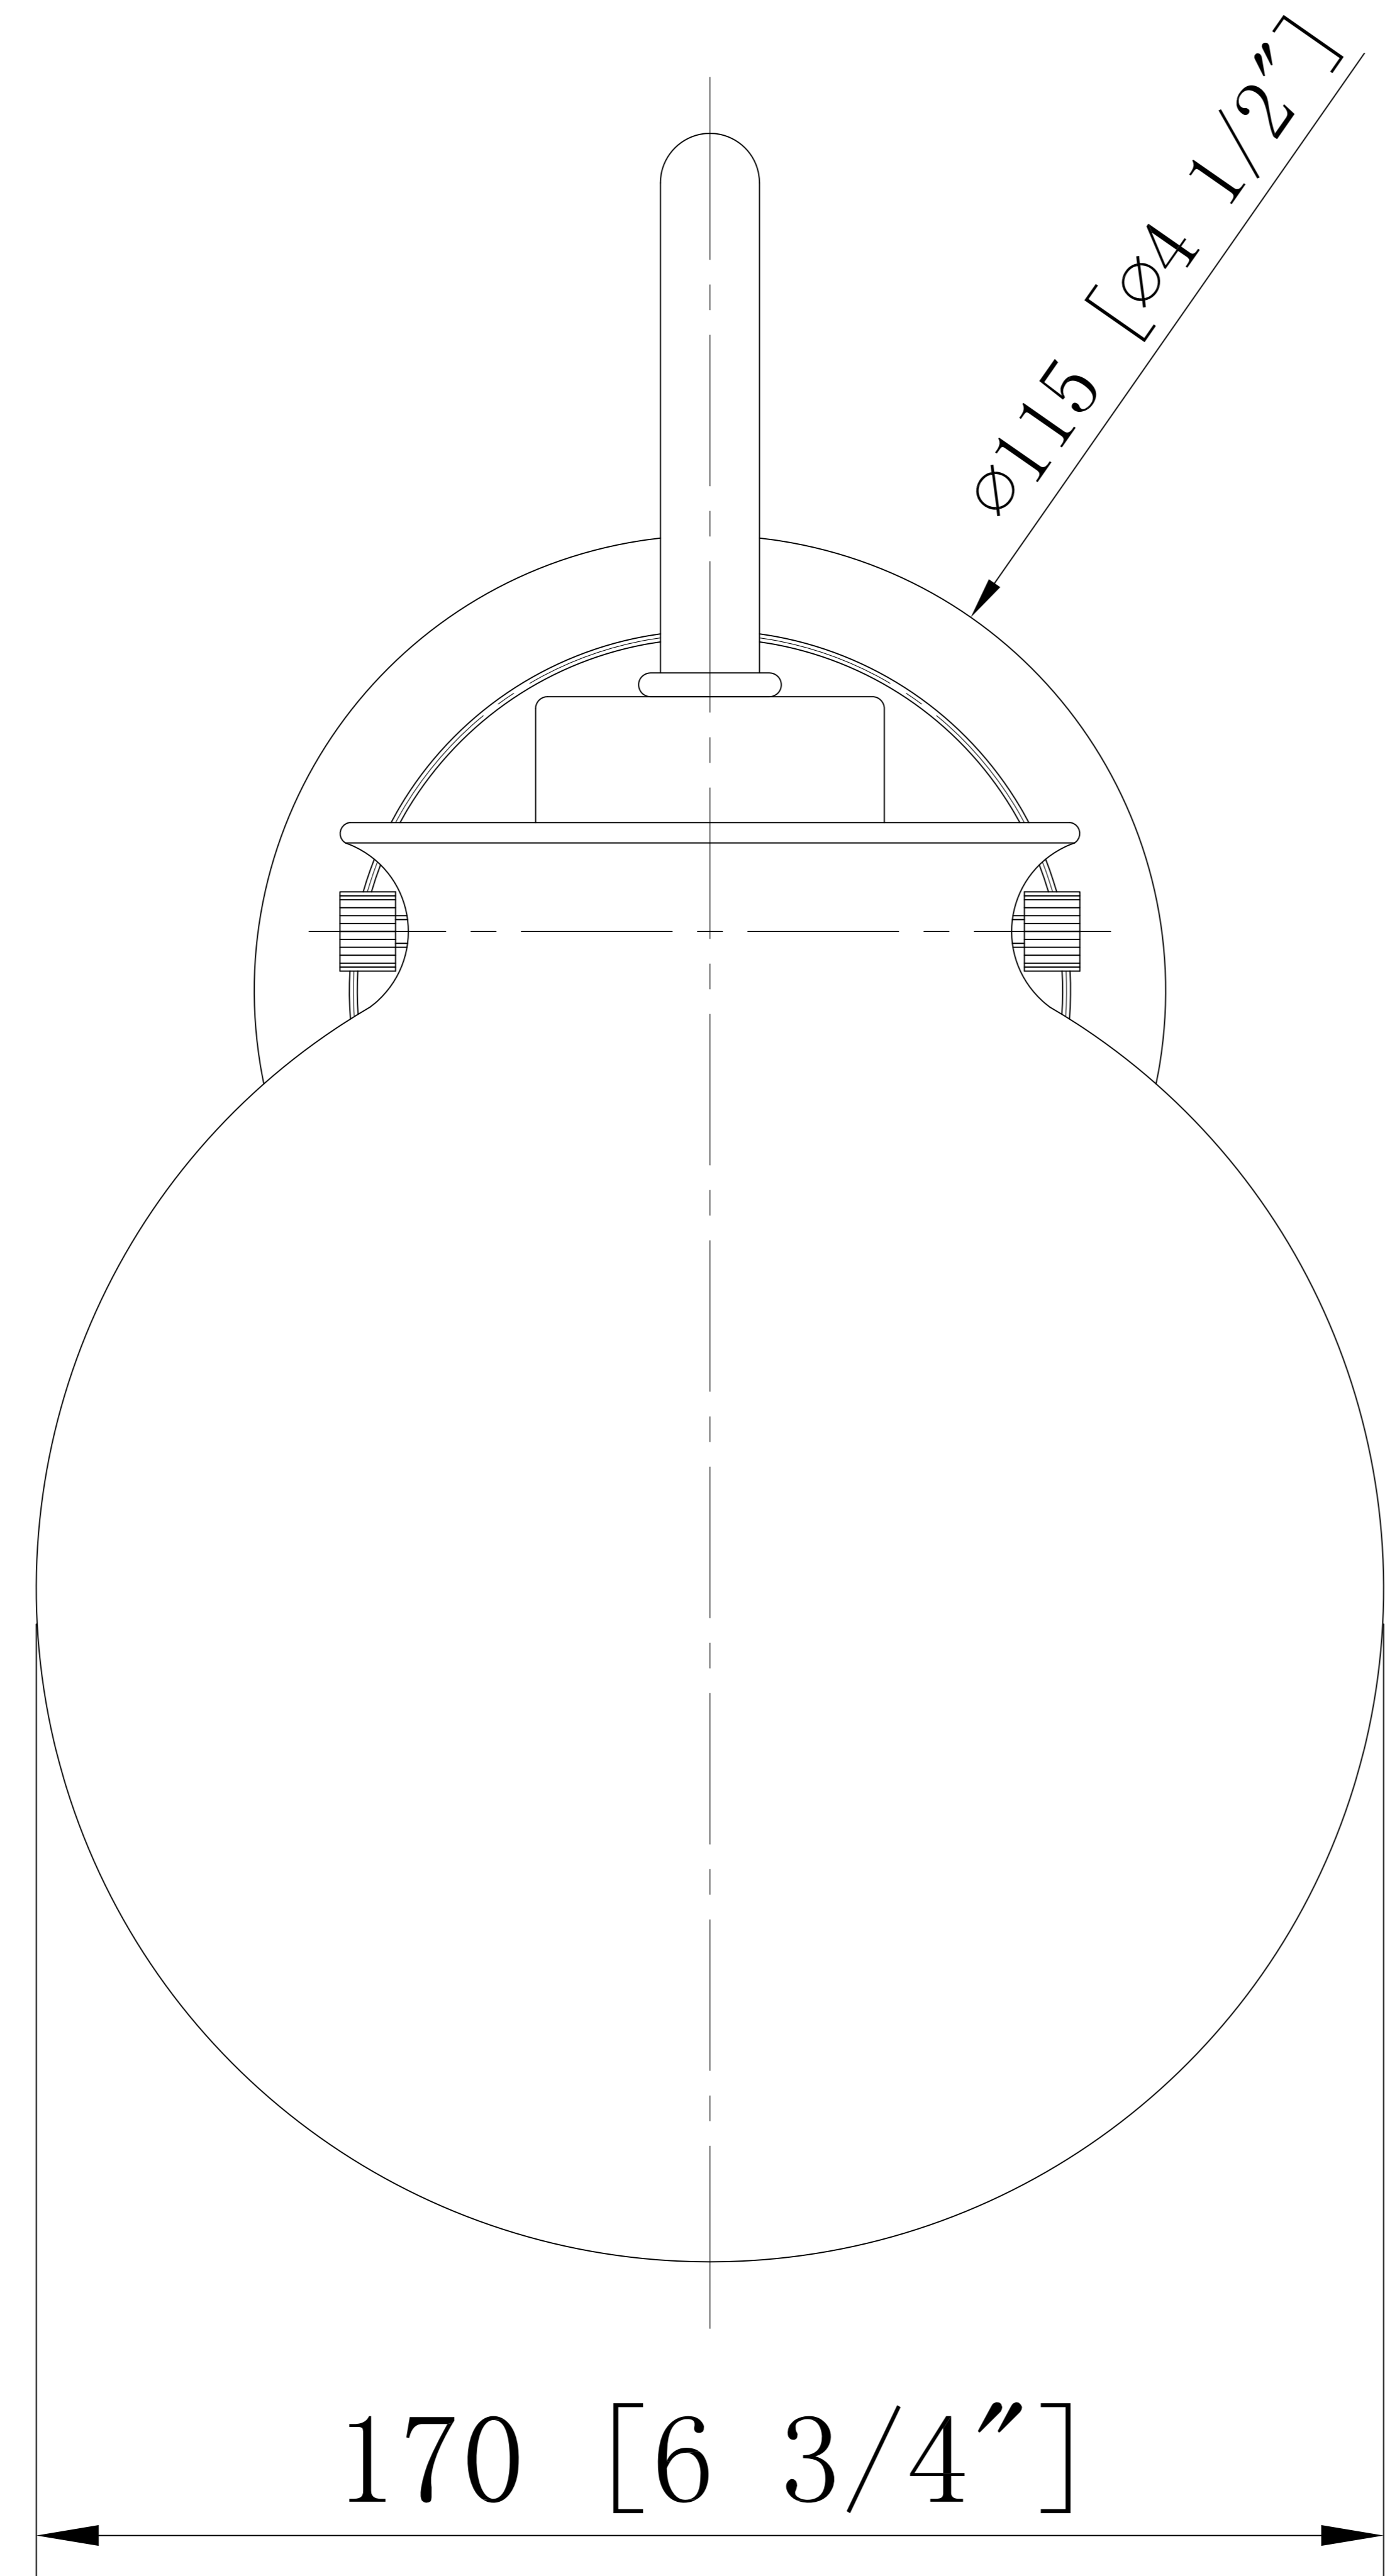

ø10 [ø3/8"]

LAMP BODY COLOR

ø115 [ø4 1/2"]

170 [6 3/4"]

20 [3/4"]

269 [10 5/8"]

ø12.5 [ø1/2"]

182 [7 1/8"]

ø170 [6 3/4"]

246 [9 5/8"]

INNOVATIONS LIGHTING
 DESIGN COPYRIGHT - 12/03/2019
 ALL RIGHTS RESERVED AND MAY
 NOT BE DUPLICATED WITHOUT OUR
 WRITTEN PERMISSION

ITEM: 437-1W