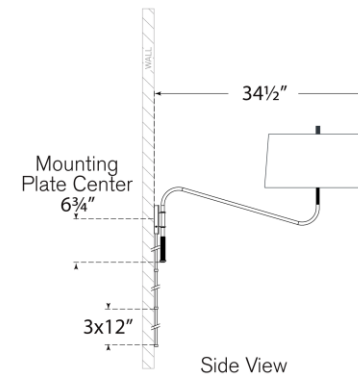

TEAR SHEET

Canto Grande Swinging Wall Light

Item # TOB 2350PN-L

Designer: Thomas O'Brien

Height: 21.5"

Width: 17"

Extension: 17" - 34.5"

Backplate: 4.25" Round

Finishes: BZ/HAB, HAB, PN

Shade Treatments: L

Shade Details: 15.75" x 17" x 8.5"

Socket: E26 Dimmer

Wattage: 15 LED A19

Weight: 9 Pounds

Note: UL Only | Cord Cover Included

Top View

Side View

Front View