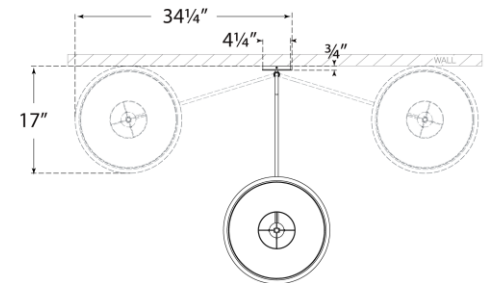

TEAR SHEET

Canto Grande Swinging Wall Light

Item # TOB 2350PN-L

Designer: Thomas O'Brien

Height: 21.5"

Width: 17"

Extension: 17" - 34.5"

Backplate: 4.25" Round

Finishes: BZ/HAB, HAB, PN

Shade Treatments: L

Shade Details: 15.75" x 17" x 8.5"

Socket: E26 Dimmer

Wattage: 15 LED A19

Weight: 9 Pounds

Note: UL Only | Cord Cover Included

Top View

Side View

Front View