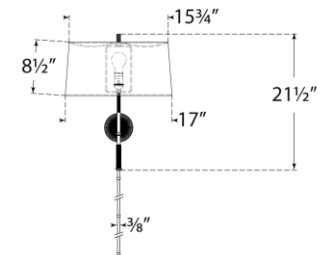

TEAR SHEET

Canto Grande Swinging Wall Light

Item # TOB 2350PN-L

Designer: Thomas O'Brien

Height: 21.5"

Width: 17"

Extension: 17" - 34.5"

Backplate: 4.25" Round

Finishes: BZ/HAB, HAB, PN

Shade Treatments: L

Shade Details: 15.75" x 17" x 8.5"

Socket: E26 Dimmer

Wattage: 15 LED A19

Weight: 9 Pounds

Note: UL Only | Cord Cover Included

Top View

Side View

Front View