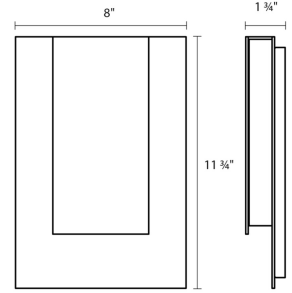

Project:

Reveal Short LED Sconce Spec Sheet

SKU: 7264.98-WL Learn more at:
<https://sonnemanlight.com/reveal-short-led-sconce>

Description: An illuminated perimeter is revealed between the layered planes of this LED luminaire, casting light indirectly on three of its textured sides. Also available as a [Tall LED Sconce](#).

Type #:

Dimensions

Height:	11.75"
Width:	8"
Extends:	1.75"
Minimum Extension:	1.75"
Maximum Extension:	1.75"
Canopy/Backplate/Base Width:	7
Canopy/Backplate/Base Depth:	0.5
Canopy/Backplate/Base Height:	10.75

Installation

Installation:	Licensed electrician required
Installation Orientation:	Vertical

Shipping

Carton 1 L x W x H:	16" X 12" X 5"
Carton 1 Gross Weight:	6 LBS
Fixture Weight:	4

Shade

Shade 1 Material:	Aluminum w/Optical Acrylic
-------------------	----------------------------